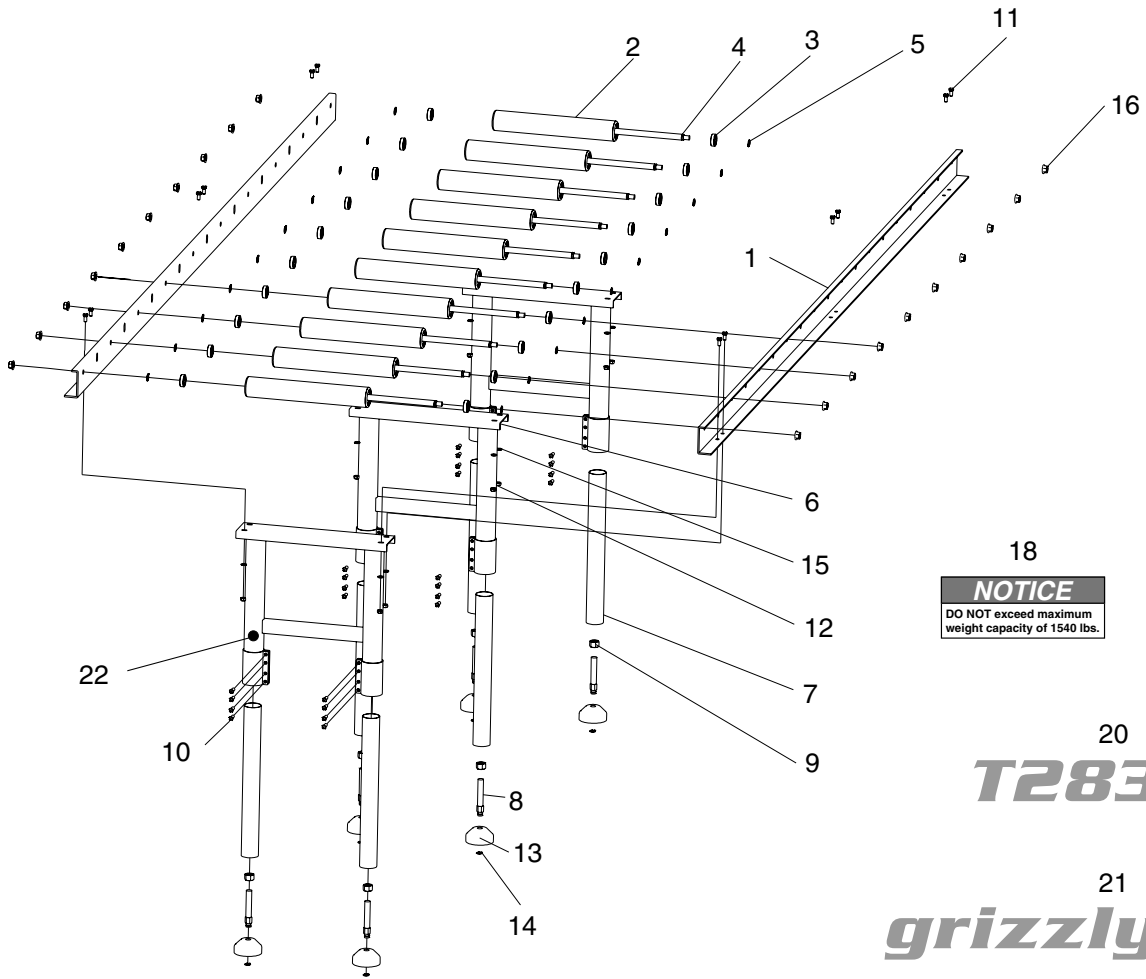

# T28370 Parts

**NOTICE**  
DO NOT exceed maximum weight capacity of 1540 lbs.

20  
**T28370**

21  
**grizzly.com**

REF PART #	DESCRIPTION
1	PT28370001 SIDE PLATE 118"
2	PT28370002 ROLLER 14-1/4" X 2-3/8"
3	PT28370003 BALL BEARING 6003ZZ
4	PT28370004 CENTER SHAFT
5	PT28370005 EXT RETAINING RING 17MM
6	PT28370006 SUPPORT FRAME
7	PT28370007 EXTENSION LEG
8	PT28370008 ADJUSTABLE SCREW M16-1.5 X 50
9	PT28370009 HEX NUT M16-1.5
10	PT28370010 CAP SCREW M8-1.25 X 25
11	PT28370011 HEX BOLT M8-1.25 X 16

REF PART #	DESCRIPTION
12	PT28370012 HEX NUT M8-1.25
13	PT28370013 FOOT 80D M16-1.5
14	PT28370014 EXT RETAINING RING 12MM
15	PT28370015 FLAT WASHER 8MM
16	PT28370016 FLANGE HEX NUT M12-1.75
18	PT28370018 NOTICE LABEL
19	PT28370019 QR CODE LABEL
20	PT28370020 MODEL NUMBER LABEL
21	PT28370021 GRIZZLY.COM LABEL
22	PT28370022 TOUCH-UP PAINT, GRIZZLY GREEN