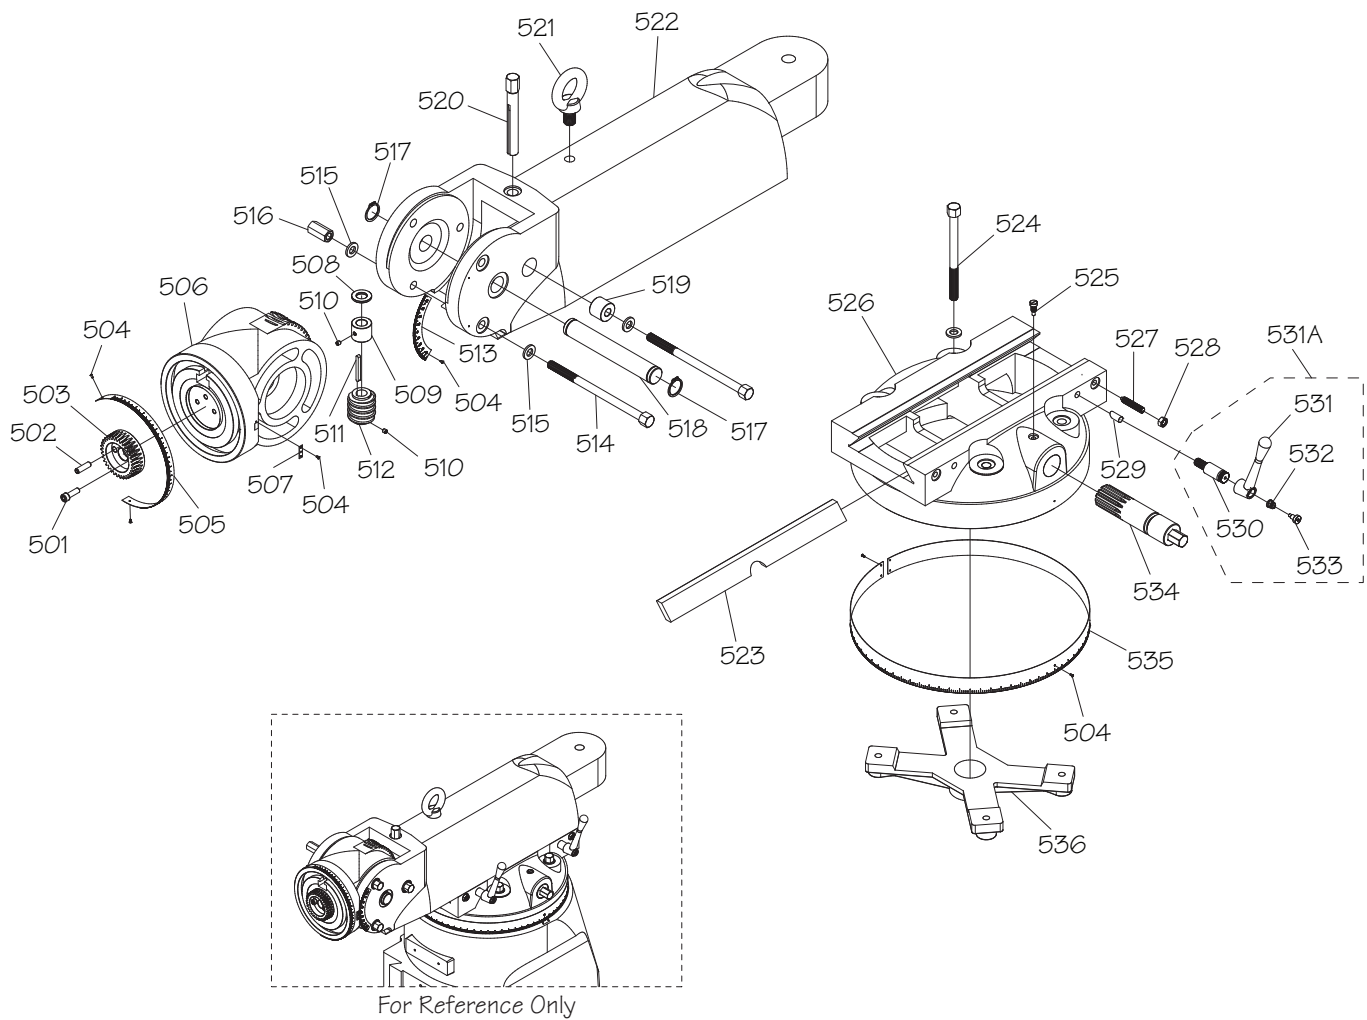

Belt Housing

Belt Housing Parts List

REF	PART #	DESCRIPTION
401	PSB10270403A	MOTOR FAN COVER
402	PSB10270403A	MOTOR FAN
403A	PSB10270403A	MOTOR ASSEMBLY
403	PSB10270403A	MOTOR 3HP 220V 3PH 60HZ
403-1	PSB10270403A	MOTOR JUNCTION BOX
404	PCAP111M	CAP SCREW M12-1.75 X 35
405	PWO6M	FLAT WASHER 12MM
406	PSB10250403	BELT TENSION ADJUSTMENT LEVER
407	PSB10250407	KNOB 5/16-18
408	PSB10270408	MOTOR PULLEY
409	PK163M	KEY 8 X 7 X 30
410	PSB10270410	MOTOR PULLEY FLAT WASHER
411	PCAP31M	CAP SCREW M8-1.25 X 25
412	PCAP02M	CAP SCREW M6-1 X 20
413	PSB10270413	MOTOR ADJUSTMENT BLOCK
414	PCAP12M	CAP SCREW M8-1.25 X 40
415	PSS26M	SET SCREW M5-.8 X 6
416	PSB10270416	TOP BEARING COVER
417	PSB10270417	BRAKE SWITCH MOUNTING BLOCK
418	PCAP24M	CAP SCREW M5-.8 X 16
419	PSB10270419	BRAKE SWITCH
420	PWO5M	FLAT WASHER 4MM
421	PCAP21M	CAP SCREW M4-.7 X 30
422	PSB10270422	BRAKE SWITCH COVER
423	PSO9M	PHLP HD SCR M5-.8 X 10
424	PSB10270424	BELT HOUSING
425	PSB10270425	SPANNER NUT
426	PSB10270426	TABBED SPANNER LOCK WASHER
427	P6007W-N	DEEP GROOVE BALL BEARING 6007W NSK
428	PSB10270428	BEARING SPACER
429	PSB10270429	TIMING BELT 800-8YU-25
430	PSB10270430	SPINDLE PULLEY
431	PSB10240438	BRAKE ASSEMBLY COVER
432	PS68M	PHLP HD SCR M6-1 X 10

Ram

REF	PART #	DESCRIPTION
501	PCAP31M	CAP SCREW M8-1.25 X 25
502	PSB10240502	DOWEL PIN 8 X 30
503	PSB10240503	GEAR 33T
504	PRIV001M	STEEL FLUTED RIVET 2 X 5MM
505	PSB10240505	HEAD ROTATION SCALE
506	PSB10240506	RAM ADAPTER
507	PSB10240017	INDICATOR PLATE
508	PSB10240508	WORM THRUST WASHER
509	PSB10240509	LOCK COLLAR
510	PSS02M	SET SCREW M6-1 X 6
511	PK36M	KEY 5 X 5 X 50
512	PSB10240512	HEAD TILT WORM
513	PSB10240513	HEAD TILT SCALE
514	PSB10240514	TILT LOCK BOLT
515	PW10M	FLAT WASHER 14MM
516	PSB10240138	LONG HEX NUT M12-1.75
517	PR19M	EXT RETAINING RING 28MM
518	PSB10240517	TILT PIVOT STUD
519	PSB10240518	TILT LOCK BOLT BUSHING