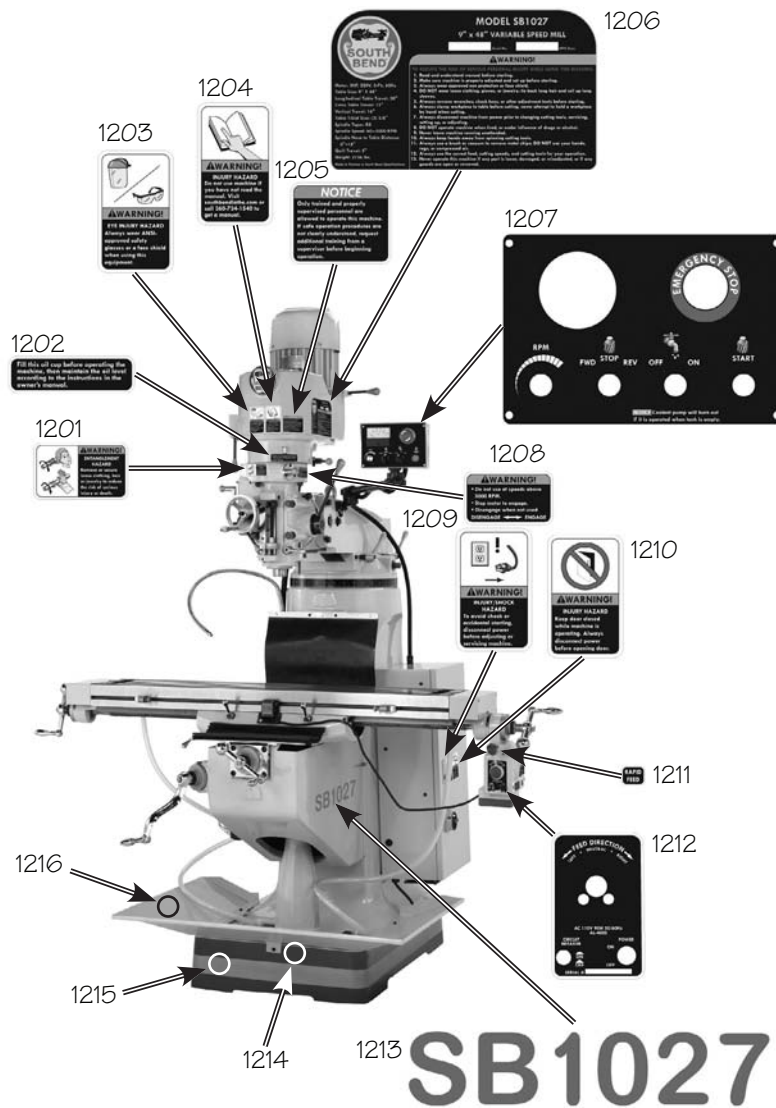

REF	PART #	DESCRIPTION
1017	PSB10271017	FUSE HOLDER 4P
1018	PSB10271018	TRANSFORMER YUNG-JENG A009-0392 500V
1019	PSB10271019	BRAKE RESISTOR 600W 40 OHM
1020	PSB10271020	ELECTRIC CABINET W/DOOR & LATCH
1021	PCAP15M	CAP SCREW M5-.8 X 20
1022	PSB10271022	RELAY SOCKET OMRON
1023	PSB10271023	EMERGENCY STOP BUTTON
1024	PSB10271024	SPINDLE MOTOR ON BUTTON
1025	PSB10271025	COOLANT SWITCH
1026	PSB10271026	SPINDLE DIRECTION SWITCH
1027	PSB10271027	SPINDLE SPEED DIAL
1028	PSB10271028	SPINDLE SPEED DISPLAY
1029	PSB10271029	CONTROL PANEL FRONT PLATE
1030	PSB10271030	CONTROL PANEL BOX ASSEMBLY (NOT SHOWN)
1031	PSB10271031	CONTROL PANEL ARM ASSEMBLY (NOT SHOWN)
1032	PSB10271032	TERMINAL BLOCK 4-POST

Tools

REF	PART #	DESCRIPTION
1101	PSB10241004	TOOLBOX
1102	PSDF2	SCREWDRIVER FLAT #2
1103	PSDP2	PHLP HD SCREWDRIVER #2
1104	PWR1214	WRENCH 12/14MM

REF	PART #	DESCRIPTION
1105	PWR1921C	CLOSED WRENCH 19/21MM
1106	PAW1510M	HEX WRENCH 10PC 1.5-10 MM
1107	PSB10241007	BOTTLE FOR OIL

Machine Labels A

SB1027

REF	PART #	DESCRIPTION
1201	P5BLABEL08HL	ENTANGLEMENT HAZARD LABEL
1202	P5B10271202	LUBRICATION DIRECTION LABEL
1203	P5BLABEL03HL	EYE INJURY HAZARD LABEL
1204	P5BLABEL01HL	READ MANUAL LABEL
1205	P5B10271205	TRAINED PERSONNEL NOTICE LABEL
1206	P5B10271206	MACHINE ID LABEL
1207	P5B10271207	CONTROL PANEL LABEL
1208	P5B10241105	DOWNFEED SELECTOR LABEL

REF	PART #	DESCRIPTION
1209	P5BLABEL02HL	DISCONNECT WARNING LABEL
1210	P5BLABEL13HL	CLOSE DOOR WARNING LABEL
1211	P5B10241113	RAPID FEED LABEL
1212	P5B10241114	POWER FEED CONTROL PANEL LABEL
1213	P5B10271213	MODEL NUMBER LABEL
1214	P5BPAINT03	SB DARK BLUE TOUCH-UP PAINT
1215	P5BPAINT 02	SB LIGHT BLUE TOUCH-UP PAINT
1216	P5BPAINT01	SB GRAY TOUCH-UP PAINT