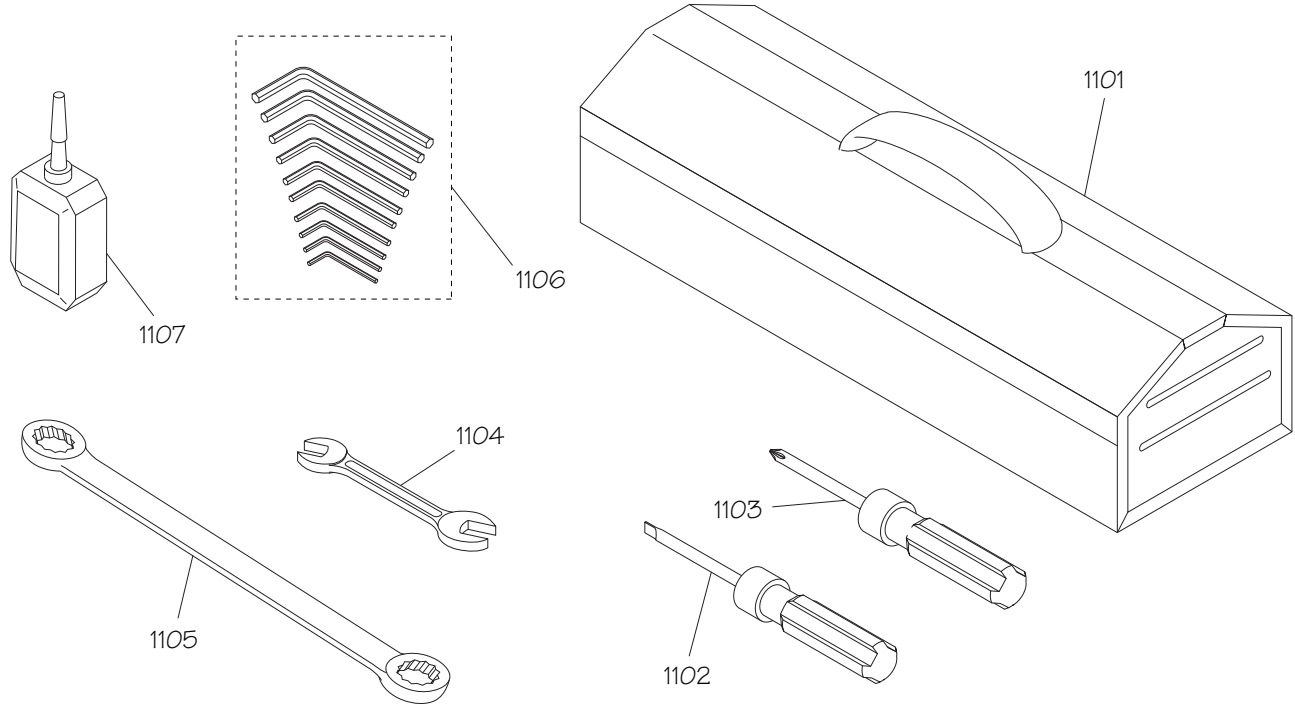

Tools

REF	PART #	DESCRIPTION
1101	PSB10241004	TOOLBOX
1102	PSDF2	SCREWDRIVER FLAT #2
1103	PSDP2	PHLP HD SCREWDRIVER #2
1104	PWR1214	WRENCH 12/14MM

REF	PART #	DESCRIPTION
1105	PWR1921C	CLOSED WRENCH 19/21MM
1106	PAW1510M	HEX WRENCH 10PC 1.5-10 MM
1107	PSB10241007	BOTTLE FOR OIL