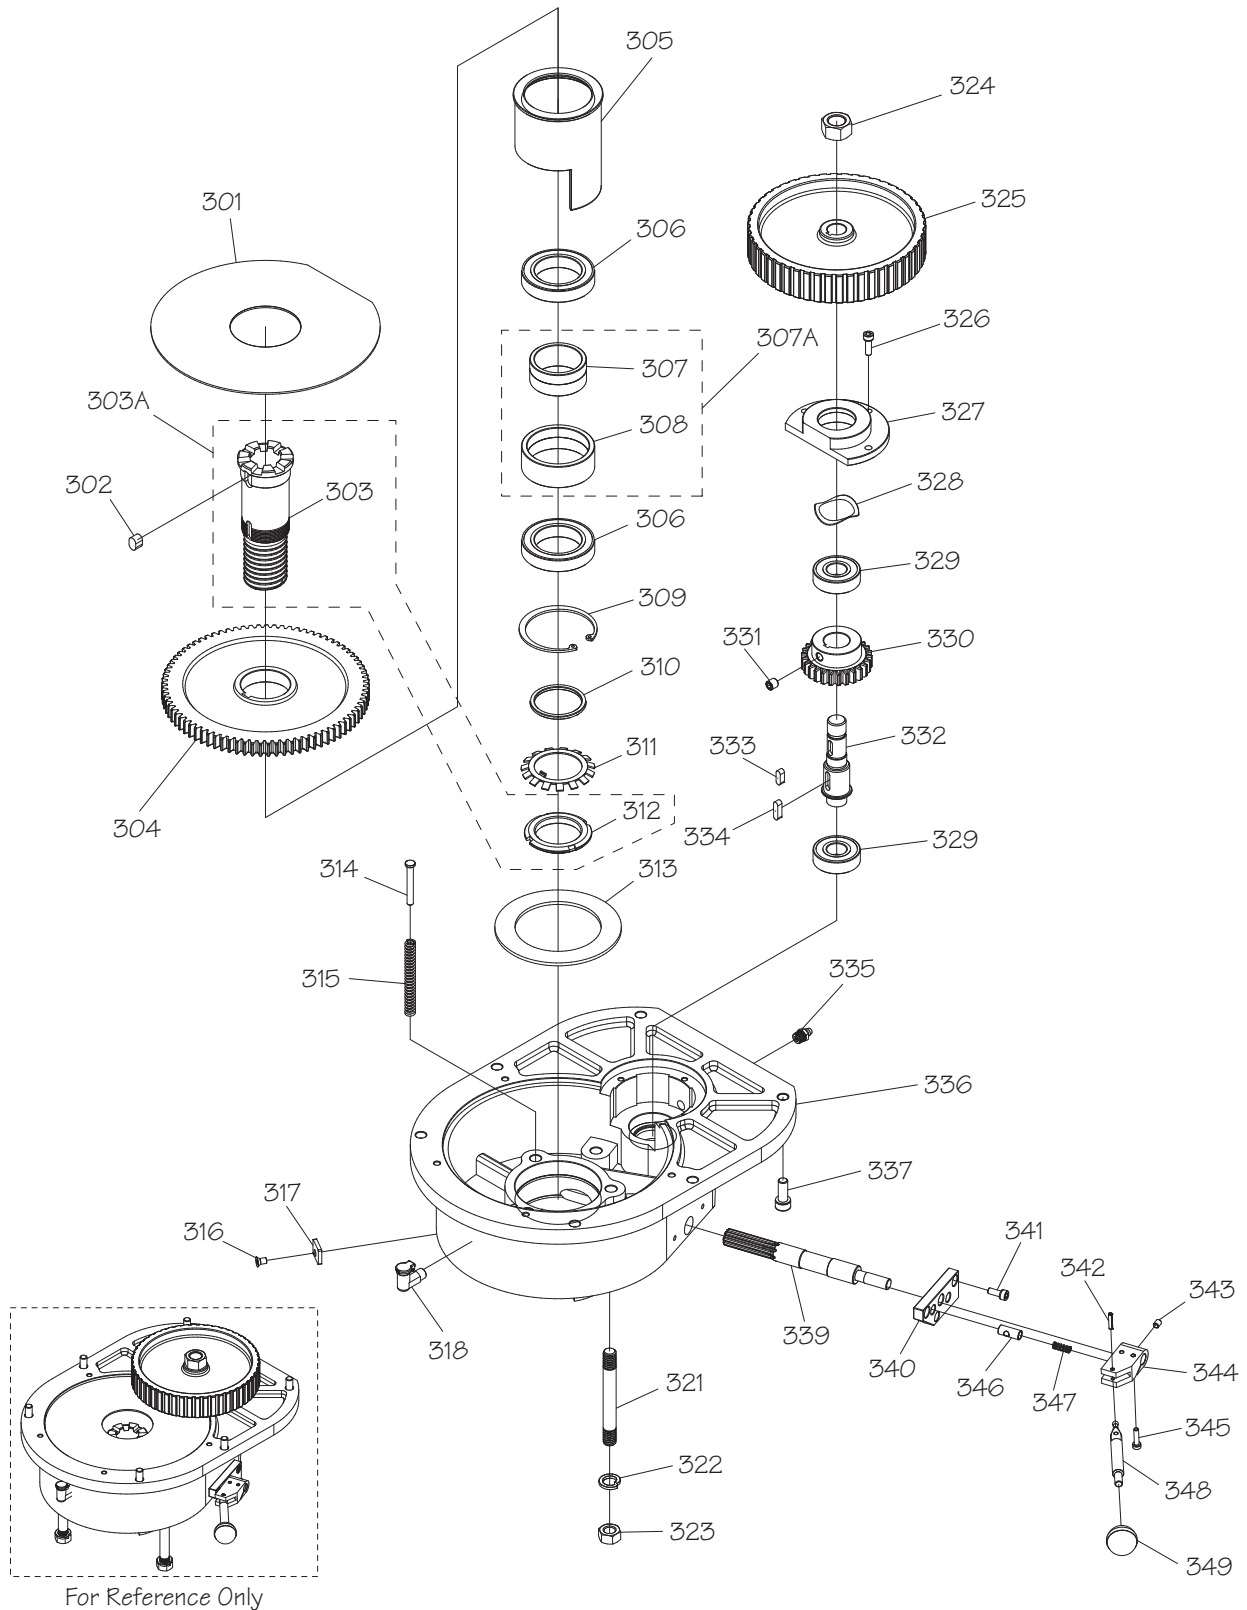

Gearbox

Gearbox Parts List

REF	PART #	DESCRIPTION
301	PSB10240301	GEARBOX PLATE
302	PK70M	KEY 8 X 8 X 12
303A	PSB10240303A	SPINDLE GEAR HUB ASSEMBLY
303	PSB10240303A	SPINDLE GEAR HUB
304	PSB10240304	SPINDLE BULL GEAR
305	PSB10240305	BEARING SLEEVE
306	P6908VV-N	DEEP GROOVE BALL BEARING 6908VV NSK
307A	PSB10240307A	BEARING SPACER ASSEMBLY
307	PSB10240307A	BULL GEAR BEARING SPACER
308	PSB10240307A	BULL GEAR BEARING SPACER
309	PR38M	INT RETAINING RING 62MM
310	PSB10240310	SPACER
311	PSB10240303A	SPANNER LOCK WASHER
312	PSB10240303A	SPANNER NUT
313	PSB10240313	BEARING SLEEVE WASHER
314	PSB10240314	STEP PIN
315	PSB10240315	COMPRESSION SPRING
316	PFH71M	FLAT HD CAP SCR M5-.8 X 8
317	PSB10240317	BLOCK
318	PSB10240090	OILCUP 1/8
321	PSB10240321	DOUBLE-END STUD
322	PLW05	LOCK WASHER 7/16
323	PN19	HEX NUT 7/16-14
324	PN09	HEX NUT 5/8-11

REF	PART #	DESCRIPTION
325	PSB10240325	BELT PULLEY GEAR
326	PCAP24M	CAP SCREW M5-.8 X 16
327	PSB10240327	BULL GEAR PINION BEARING CAP
328	PSB10240328	WAVE SPRING WASHER
329	P6203VV-N	DEEP GROOVE BALL BEARING 6203VV NSK
330	PSB10240330	PINION GEAR 30T
331	PSS20M	SET SCREW M8-1.25 X 8
332	PSB10240332	PINION GEAR SHAFT
333	PK19M	KEY 5 X 5 X 14
334	PK14M	KEY 5 X 5 X 18
335	PZERK005	GREASE FITTING ST 1/8 PT
336	PSB10240336	GEARBOX HOUSING
337	PCAP14M	CAP SCREW M8-1.25 X 20
339	PSB10240339	BULL GEAR SHIFT PINION
340	PSB10240340	HI-LOW DETENT PLATE
341	PCAP33M	CAP SCREW M5-.8 X 12
342	PRP02M	ROLL PIN 3 X 16
343	PSS26M	SET SCREW M5-.8 X 6
344	PSB10240344	HI-LOW PINION BLOCK
345	PCAP16M	CAP SCREW M4-.7 X 16
346	PSB10240346	HI-LOW DETENT PLUNGER
347	PSB10240005	COMPRESSION SPRING
348	PSB10240348	HI-LOW LEVER
349	PSB10240018	ROUND KNOB 1/4-20