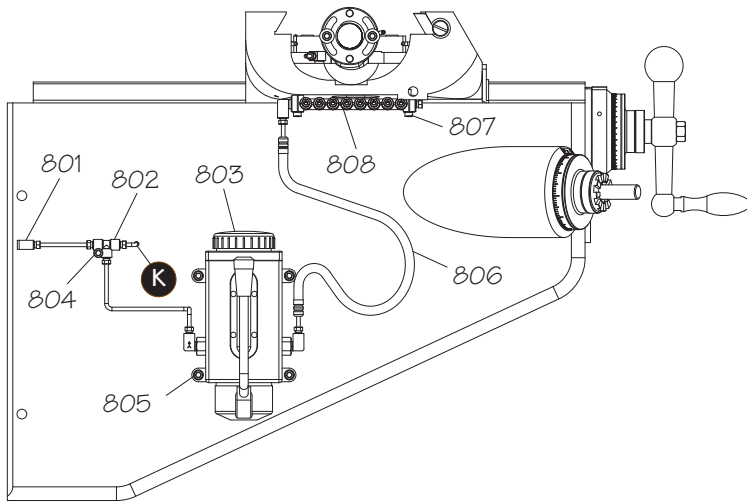

One-Shot Oiler

REF	PART #	DESCRIPTION
801	PSB10240801	ELBOW JOINT M4 X 1/8 PT
802	PSB10240802	T-JOINT
803	PSB10240803	ONE SHOT OILER ASSEMBLY
804	PCAP02M	CAP SCREW M6-1 X 20

REF	PART #	DESCRIPTION
805	PCAP01M	CAP SCREW M6-1 X 16
806	PSB10240806	FLEXIBLE STEEL TUBE 4 X 500MM
807	PCAP38M	CAP SCREW M5-.8 X 25
808	PSB10240808	OIL DISTRIBUTOR 8-PORT