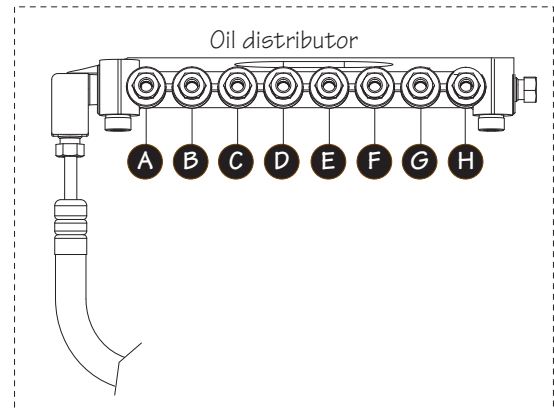

One-Shot Oiler

REF	PART #	DESCRIPTION
801	PSB10240801	ELBOW JOINT M4 X 1/8 PT
802	PSB10240802	T-JOINT
803	PSB10240803	ONE SHOT OILER ASSEMBLY
804	PCAP02M	CAP SCREW M6-1 X 20

REF	PART #	DESCRIPTION
805	PCAP01M	CAP SCREW M6-1 X 16
806	PSB10240806	FLEXIBLE STEEL TUBE 4 X 500MM
807	PCAP38M	CAP SCREW M5-.8 X 25
808	PSB10240808	OIL DISTRIBUTOR 8-PORT