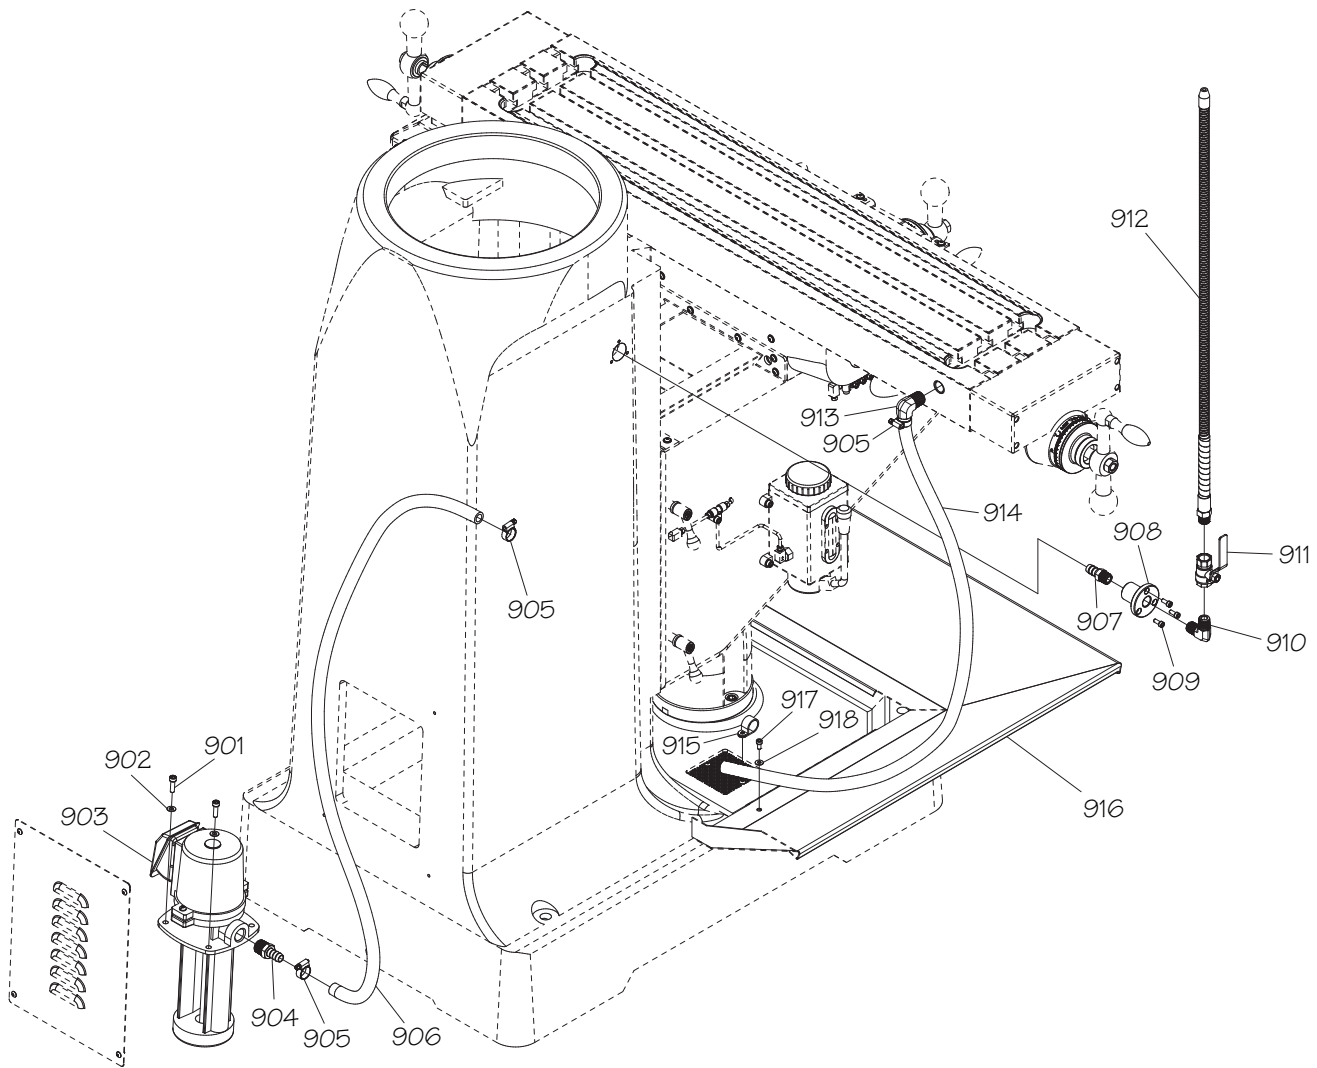

Coolant System

REF	PART #	DESCRIPTION
901	PCAP02M	CAP SCREW M6-1 X 20
902	PW03M	FLAT WASHER 6MM
903	PSB10270903	COOLANT PUMP 1/8HP 220V 1PH 60HZ
904	PSB10270904	BARBED HOSE FITTING 3/8 PT X 1/2 IN
905	PSB10270905	THREADED HOSE CLAMP 3/4 IN
906	PSB10270906	COOLANT HOSE 1/2 X 43-1/2 IN
907	PSB10270904	BARBED HOSE FITTING 3/8 PT X 1/2 IN
908	PSB10270908	STANDPIPE BRACKET
909	PCAP33M	CAP SCREW M5-.8 X 12

REF	PART #	DESCRIPTION
910	PSB10270910	PIPE ELBOW 90 DEG 3/8 X 3/8 PT
911	PSB10270911	COOLANT VALVE ASSEMBLY
912	PSB10270912	COOLANT NOZZLE 3/8 X 30 IN
913	PSB10270913	PIPE ELBOW 90 DEG 3/8 PT X 1/2 IN
914	PSB10270914	COOLANT HOSE 1/2 X 59 IN
915	PSB10270915	HOSE CLAMP 3/4 IN
916	PSB10270916	SPLASH PAN
917	PCAP50M	CAP SCREW M5-.8 X 10
918	PW02M	FLAT WASHER 5MM