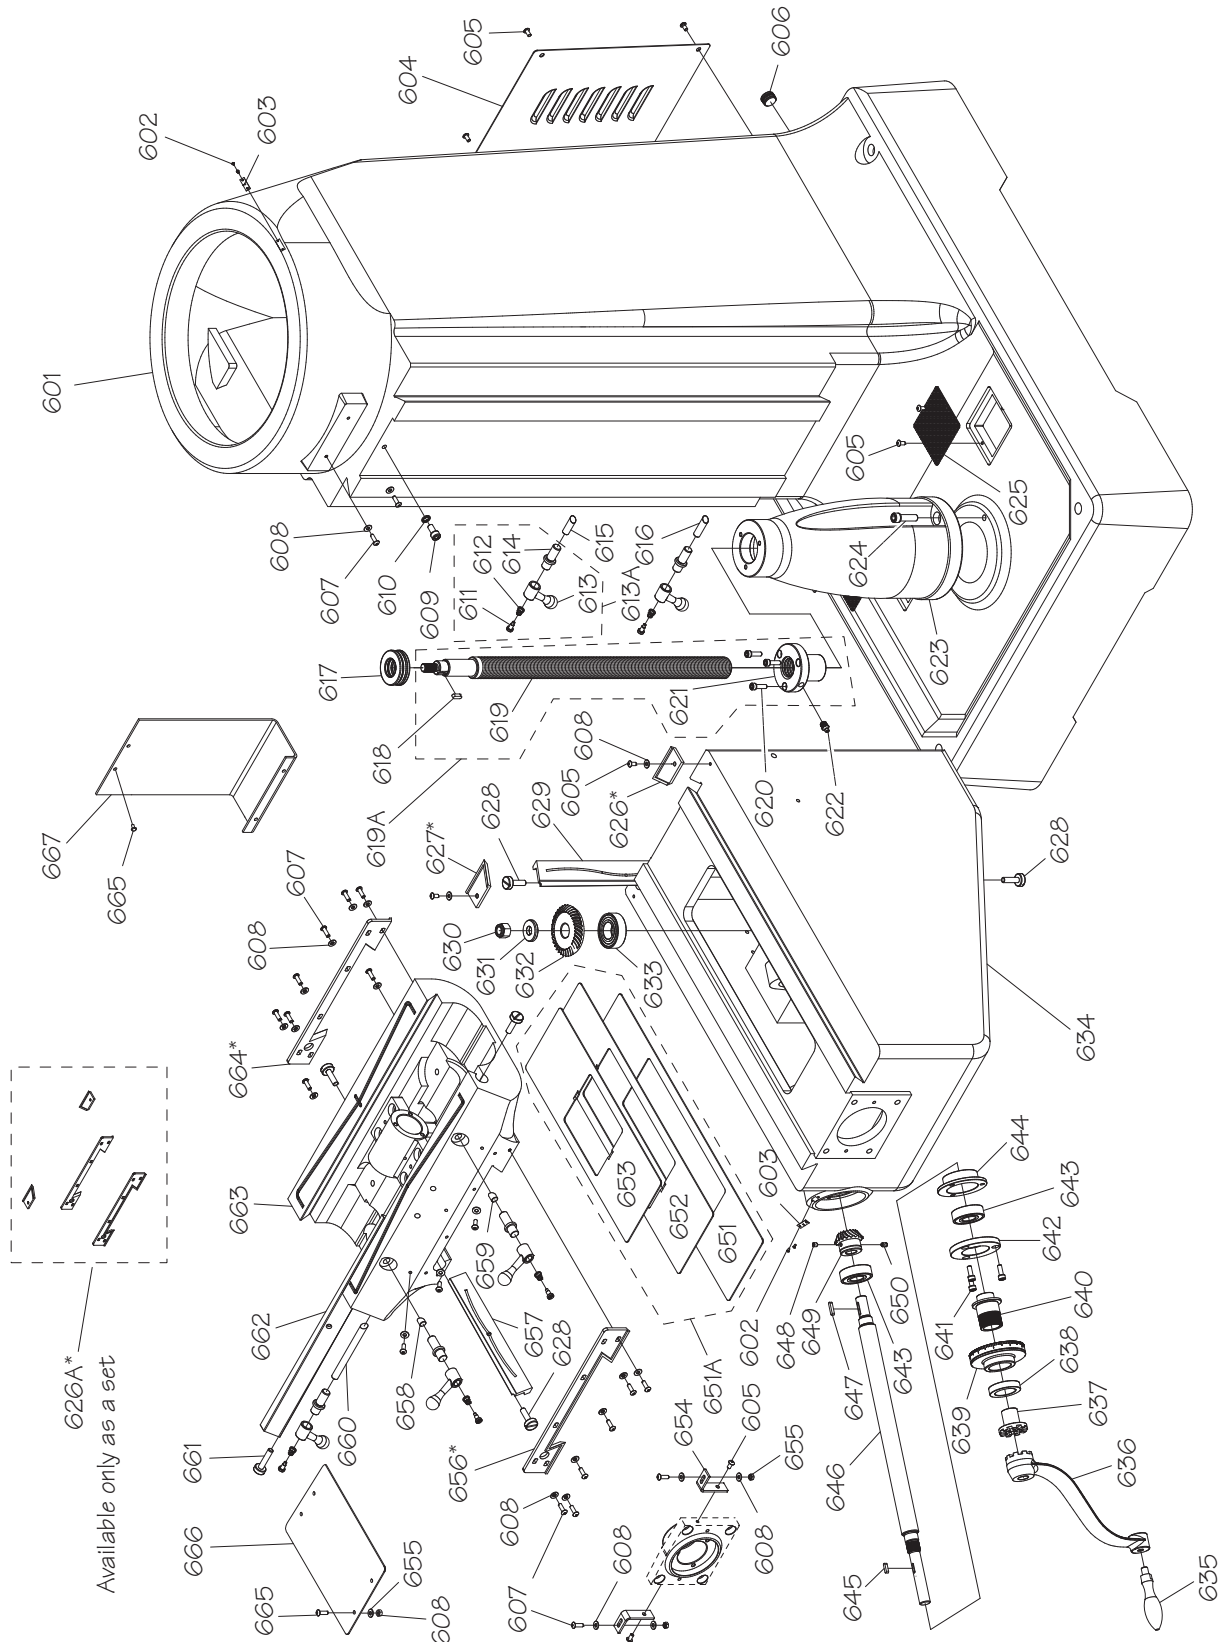

Column, Knee & Saddle

Column, Knee & Saddle Parts List

REF	PART #	DESCRIPTION
601	PSB10240601	COLUMN
602	PRIV001M	STEEL FLUTED RIVET 2 X 5MM
603	PSB10240017	INDICATOR PLATE
604	PSB10240604	REAR COLUMN COVER
605	PS09M	PHLP HD SCR M5-.8 X 10
606	PSB10240606	PLUG 1/2" PT
607	PS40M	PHLP HD SCR M5-.8 X 16
608	PW02M	FLAT WASHER 5MM
609	PCAP11M	CAP SCREW M8-1.25 X 16
610	PLW04M	LOCK WASHER 8MM
611	PSB10240613A	STEP SCREW
612	PSB10240613A	COMPRESSION SPRING
613A	PSB10240613A	KNEE LOCK LEVER ASSEMBLY
613	PSB10240613A	KNEE LOCK LEVER
614	PSB10240613A	LOCK LEVER SHAFT
615	PSB10240615	UPPER KNEE LOCK PLUNGER
616	PSB10240616	LOWER KNEE LOCK PLUNGER
617	P51305	THRUST BEARING 51305
618	PK20M	KEY 5 X 5 X 15
619A	PSB10240619A	VERTICAL LEADSCREW W/NUT ASSY
619	PSB10240619A	VERTICAL LEADSCREW INCH
620	PCAP02M	CAP SCREW M6-1 X 20
621	PSB10240619A	VERTICAL LEADSCREW BEVEL NUT INCH
622	PZERK005	GREASE FITTING ST 1/8 PT
623	PSB10240623	VERTICAL LEADSCREW HOUSING
624	PCAP19	CAP SCREW 3/8-16 X 1-1/4
625	PSB10240625	COOLANT SCREEN
626A	PSB10240626A	SADDLE/KNEE WIPER SET
626	PSB10240626A	RIGHT KNEE WIPER
627	PSB10240626A	LEFT KNEE WIPER
628	PSB10240628	GIB SCREW
629	PSB10240629	KNEE GIB
630	PN01	HEX NUT 1/2-20
631	PSB10240631	BEVEL GEAR FLAT WASHER 1/2
632	PSB10240632	BEVEL GEAR
633	P6205ZZ	BALL BEARING 6205ZZ

REF	PART #	DESCRIPTION
634	PSB10240634	KNEE
635	PSB10240635	CRANK HANDLE
636	PSB10240636	VERTICAL CRANK
637	PSB10240637	CRANK CLUTCH
638	PSB10240638	FRONT DIAL RETAINER
639	PSB10240639	VERTICAL DIAL (INCH)
640	PSB10240640	REAR DIAL RETAINER
641	PCAP01M	CAP SCREW M6-1 X 16
642	PSB10240642	BEARING RETAINER
643	P6204ZZ	BALL BEARING 6204ZZ
644	PSB10240644	BEARING SEAT
645	PK47M	KEY 4 X 4 X 15
646	PSB10240646	VERTICAL CRANK SHAFT
647	PK48M	KEY 4 X 4 X 20
648	PSS02M	SET SCREW M6-1 X 6
649	PSB10240649	BEVEL PINION
650	PSS03M	SET SCREW M6-1 X 8
651A	PSB10240651A	CHIP GUARD SET
651	PSB10240651A	OUTER CHIP GUARD
652	PSB10240651A	MIDDLE CHIP GUARD
653	PSB10240651A	INNER CHIP GUARD
654	PSB10240654	WAY COVER SUPPORT
655	PN06M	HEX NUT M5-.8
656	PSB10240626A	FRONT SADDLE WIPER
657	PSB10240657	SADDLE GIB
658	PSB10240658	LEFT TABLE LOCK PLUNGER
659	PSB10240659	RIGHT TABLE LOCK PLUNGER
660	PSB10240660	SADDLE LOCK PLUNGER
661	PSB10240661	TABLE GIB SCREW
662	PSB10240662	TABLE GIB
663	PSB10240663	SADDLE
664	PSB10240626A	REAR SADDLE WIPER
665	PBHS13M	BUTTON HD CAP SCR M5-.8 X 18
666	PSB10240666	FRONT WAY COVER
667	PSB10240667	REAR WAY COVER