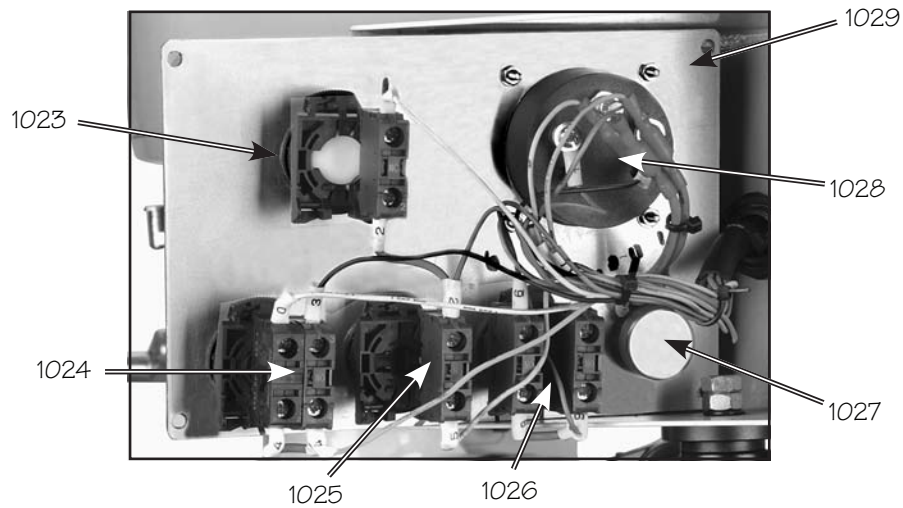

Electric Box & Control Panel