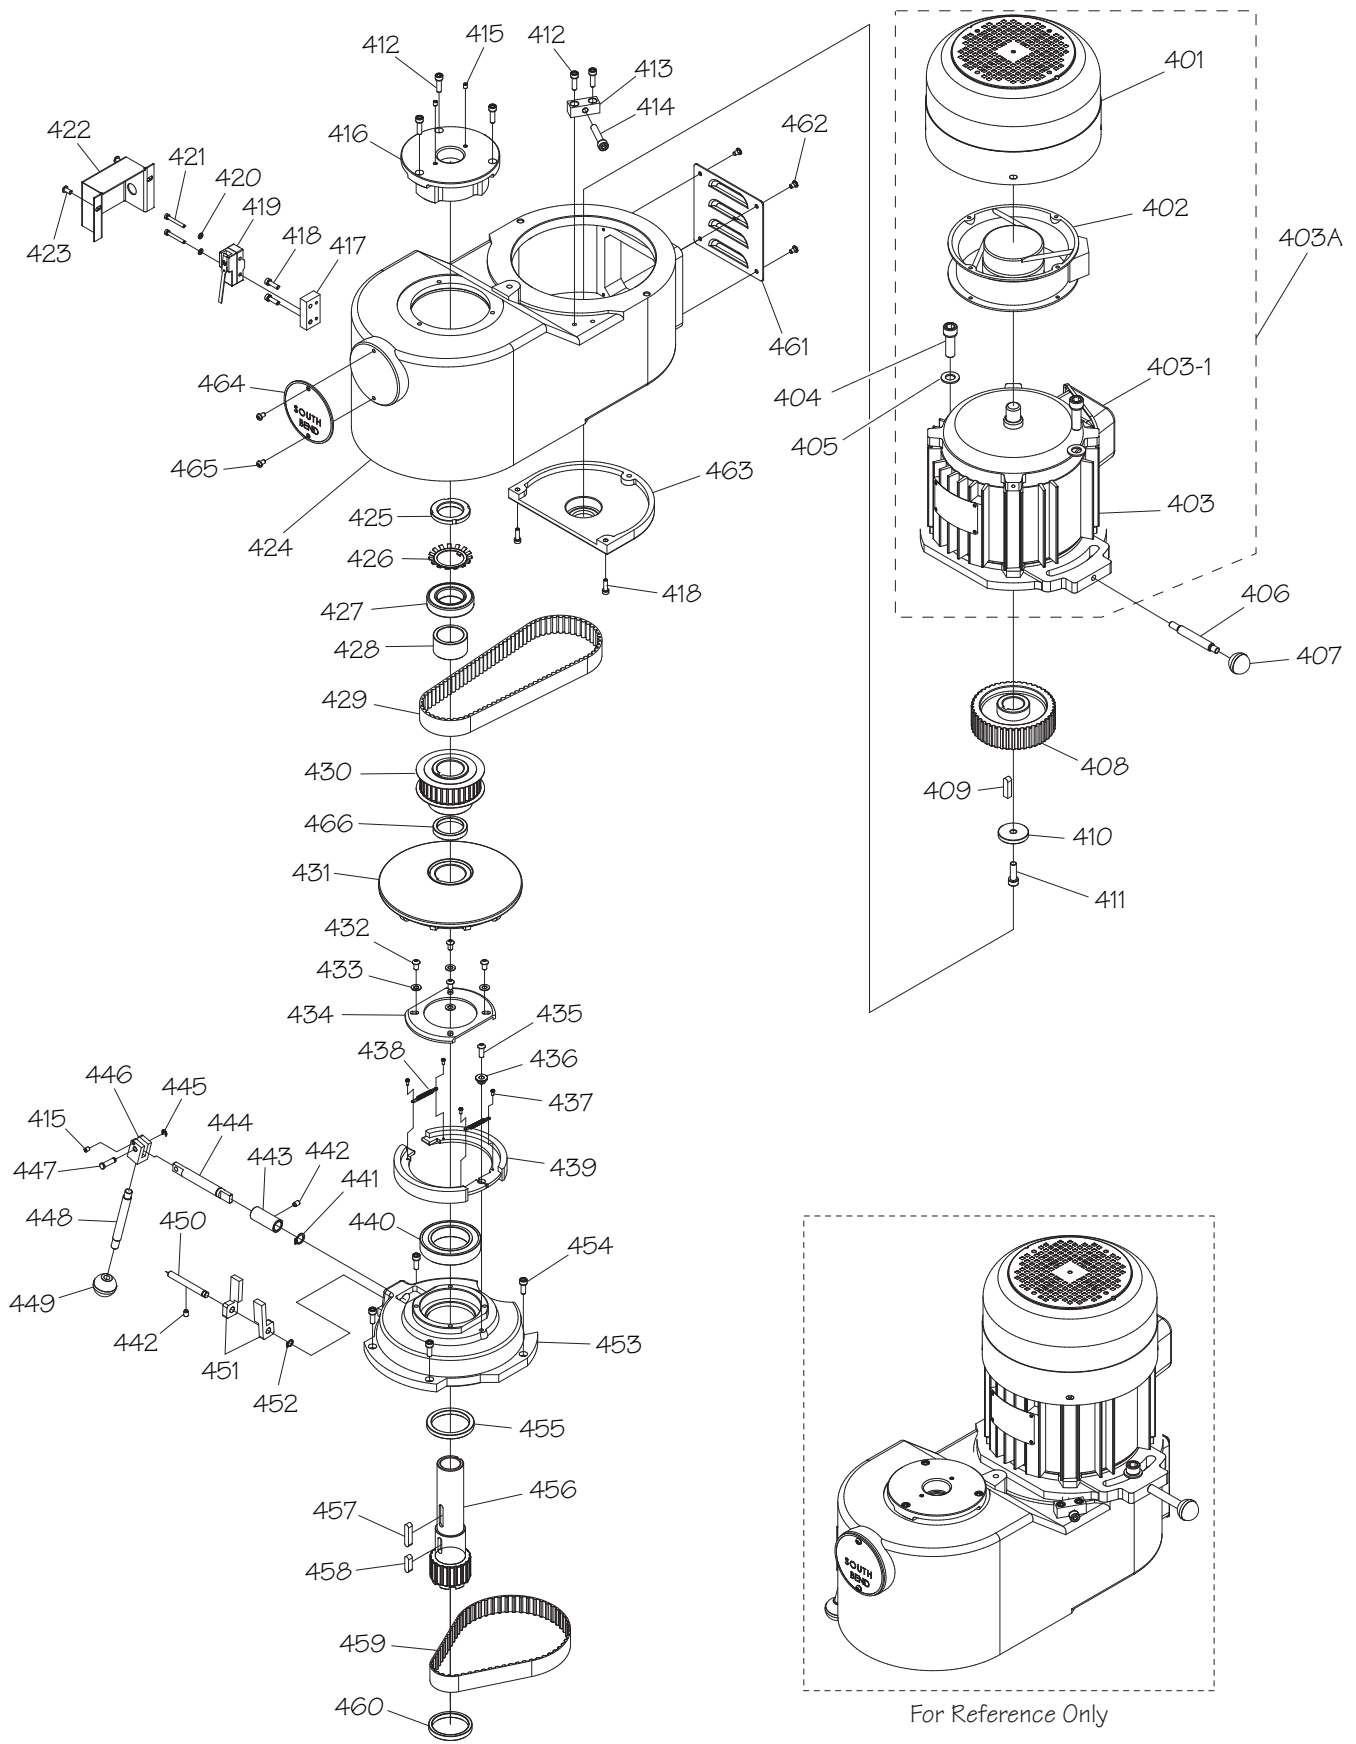

Belt Housing

Belt Housing Parts List

REF	PART #	DESCRIPTION
401	PSB10270403A	MOTOR FAN COVER
402	PSB10270403A	MOTOR FAN
403A	PSB10270403A	MOTOR ASSEMBLY
403	PSB10270403A	MOTOR 3HP 220V 3PH 60HZ
403-1	PSB10270403A	MOTOR JUNCTION BOX
404	PCAP111M	CAP SCREW M12-1.75 X 35
405	PWO6M	FLAT WASHER 12MM
406	PSB10250403	BELT TENSION ADJUSTMENT LEVER
407	PSB10250407	KNOB 5/16-18
408	PSB10270408	MOTOR PULLEY
409	PK163M	KEY 8 X 7 X 30
410	PSB10270410	MOTOR PULLEY FLAT WASHER
411	PCAP31M	CAP SCREW M8-1.25 X 25
412	PCAP02M	CAP SCREW M6-1 X 20
413	PSB10270413	MOTOR ADJUSTMENT BLOCK
414	PCAP12M	CAP SCREW M8-1.25 X 40
415	PSS26M	SET SCREW M5-.8 X 6
416	PSB10270416	TOP BEARING COVER
417	PSB10270417	BRAKE SWITCH MOUNTING BLOCK
418	PCAP24M	CAP SCREW M5-.8 X 16
419	PSB10270419	BRAKE SWITCH
420	PWO5M	FLAT WASHER 4MM
421	PCAP21M	CAP SCREW M4-.7 X 30
422	PSB10270422	BRAKE SWITCH COVER
423	PSO9M	PHLP HD SCR M5-.8 X 10
424	PSB10270424	BELT HOUSING
425	PSB10270425	SPANNER NUT
426	PSB10270426	TABBED SPANNER LOCK WASHER
427	P6007W-N	DEEP GROOVE BALL BEARING 6007W NSK
428	PSB10270428	BEARING SPACER
429	PSB10270429	TIMING BELT 800-8YU-25
430	PSB10270430	SPINDLE PULLEY
431	PSB10240438	BRAKE ASSEMBLY COVER
432	PS68M	PHLP HD SCR M6-1 X 10

REF	PART #	DESCRIPTION
433	PWO3M	FLAT WASHER 6MM
434	PSB10240442	BRAKE BEARING CAP
435	PCAP115M	BUTTON HD CAP SCR M6-1 X 16
436	PSB10240444	BRAKE SHOE PIVOT SLEEVE
437	PS12M	PHLP HD SCR M3-.5 X 6
438	PSB10240446	BRAKE SHOE SPRING
439	PSB10240447	BRAKE SHOE SET
440	P6010WV-N	DEEP GROOVE BALL BEARING 6010WV NSK
441	PR47M	EXT RETAINING RING 13MM
442	PSS03M	SET SCREW M6-1 X 8
443	PSS03M	BRAKE SHAFT SLEEVE
444	PSB10240451	BRAKE SHAFT
445	PECO2M	E-CLIP 4MM
446	PSB10240453	BRAKE LEVER BRACKET
447	PSB10270447	CAPTIVE PIN
448	PSB10240456	BRAKE LEVER
449	PSB10240449	KNOB 3/8-16
450	PSB10240458	BRAKE OPERATING FINGER
451	PSB10240459	BRAKE FINGER PIVOT STUD
452	PR36M	EXT RETAINING RING 7MM
453	PSB10240461	BRAKE SEAT
454	PCAP01M	CAP SCREW M6-1 X 16
455	PSB10240463	SPINDLE PULLEY SPACER
456	PSB10270456	SPINDLE PULLEY HUB
457	PK109M	KEY 7 X 7 X 35
458	PK27M	KEY 7 X 7 X 25
459	PSB10250447	TIMING BELT 225L-100
460	PSB10270460	SPINDLE PULLEY HUB COLLAR
461	PSB10240420	BELT HOUSING REAR COVER
462	PSO5M	PHLP HD SCR M5-.8 X 8
463	PSB10270463	BELT HOUSING BOTTOM COVER
464	SB1319	SOUTH BEND NAMEPLATE 90MM
465	PSO5M	PHLP HD SCR M5-.8 X 8
466	PSB10270466	PULLEY COLLAR