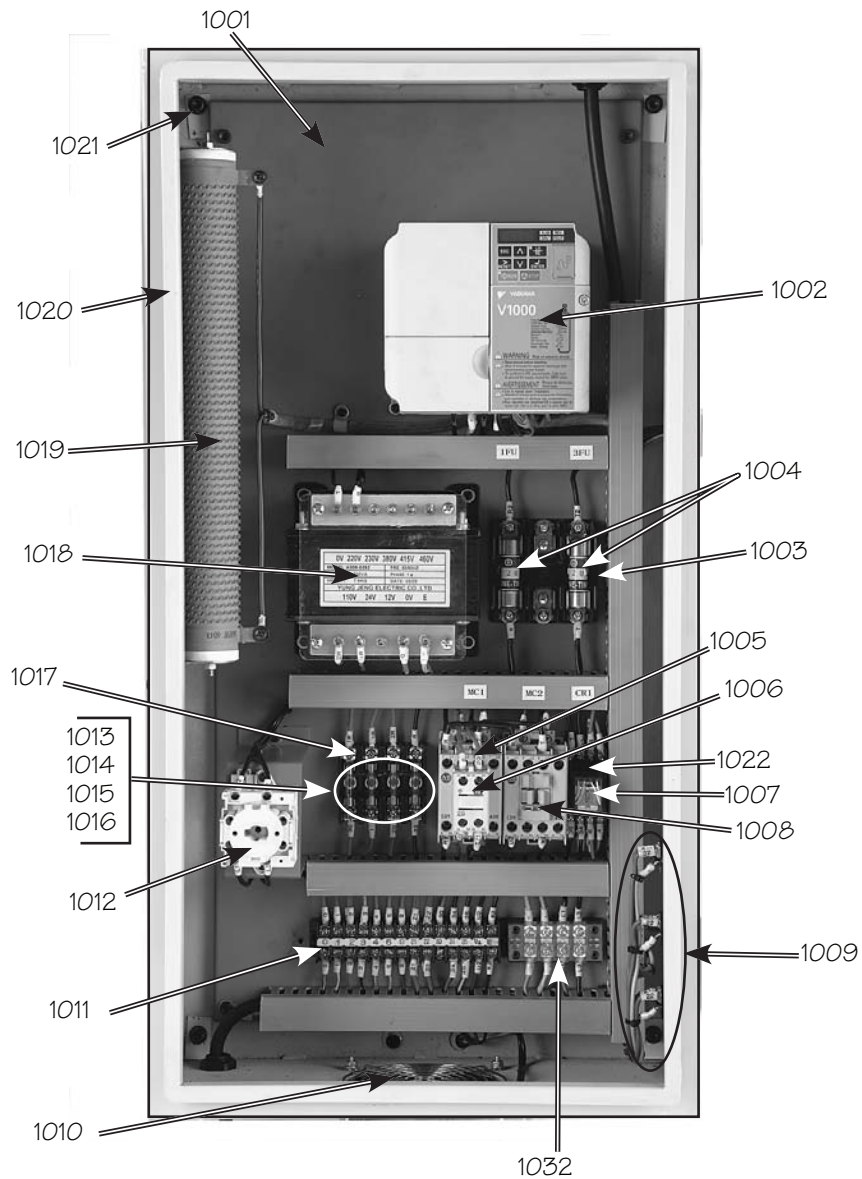

Electric Box & Control Panel