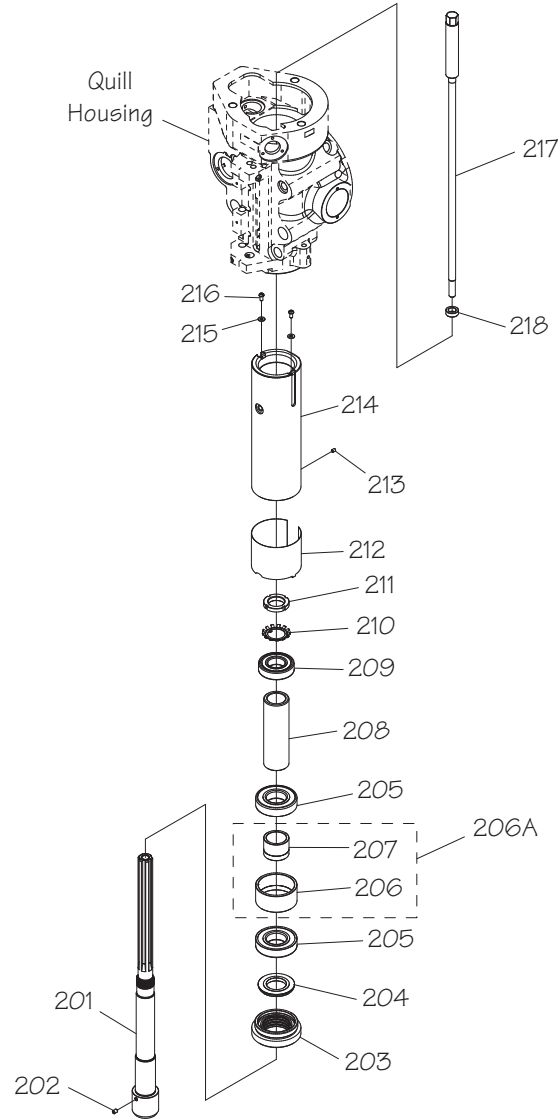

Quill

REF	PART #	DESCRIPTION
201	PSB10240201	SPINDLE R8
202	PSS03M	SET SCREW M6-1 X 8
203	PSB10240203	QUILL END CAP
204	PSB10240204	QUILL SEAL
205	PSB10240205	ANGULAR CONTACT BEARING 7207 P4
206A	PSB10240206A	BEARING SPACER ASSEMBLY
206	PSB10240206A	BEARING SPACER
207	PSB10240206A	BEARING SPACER
208	PSB10240208	SLEEVE
209	P6206ZZ	BALL BEARING 6206ZZ

REF	PART #	DESCRIPTION
210	PSB10240210	SPANNER LOCK WASHER
211	PSB10240211	SPANNER NUT
212	PSB10240212	QUILL SKIRT
213	PSS26M	SET SCREW M5-.8 X 6
214	PSB10240214	QUILL
215	PW02M	FLAT WASHER 5MM
216	PS09M	PHLP HD SCR M5-.8 X 10
217	PSB10240217	DRAWBAR 7/16-20 x 18-1/2
218	PSB10240218	DRAWBAR WASHER