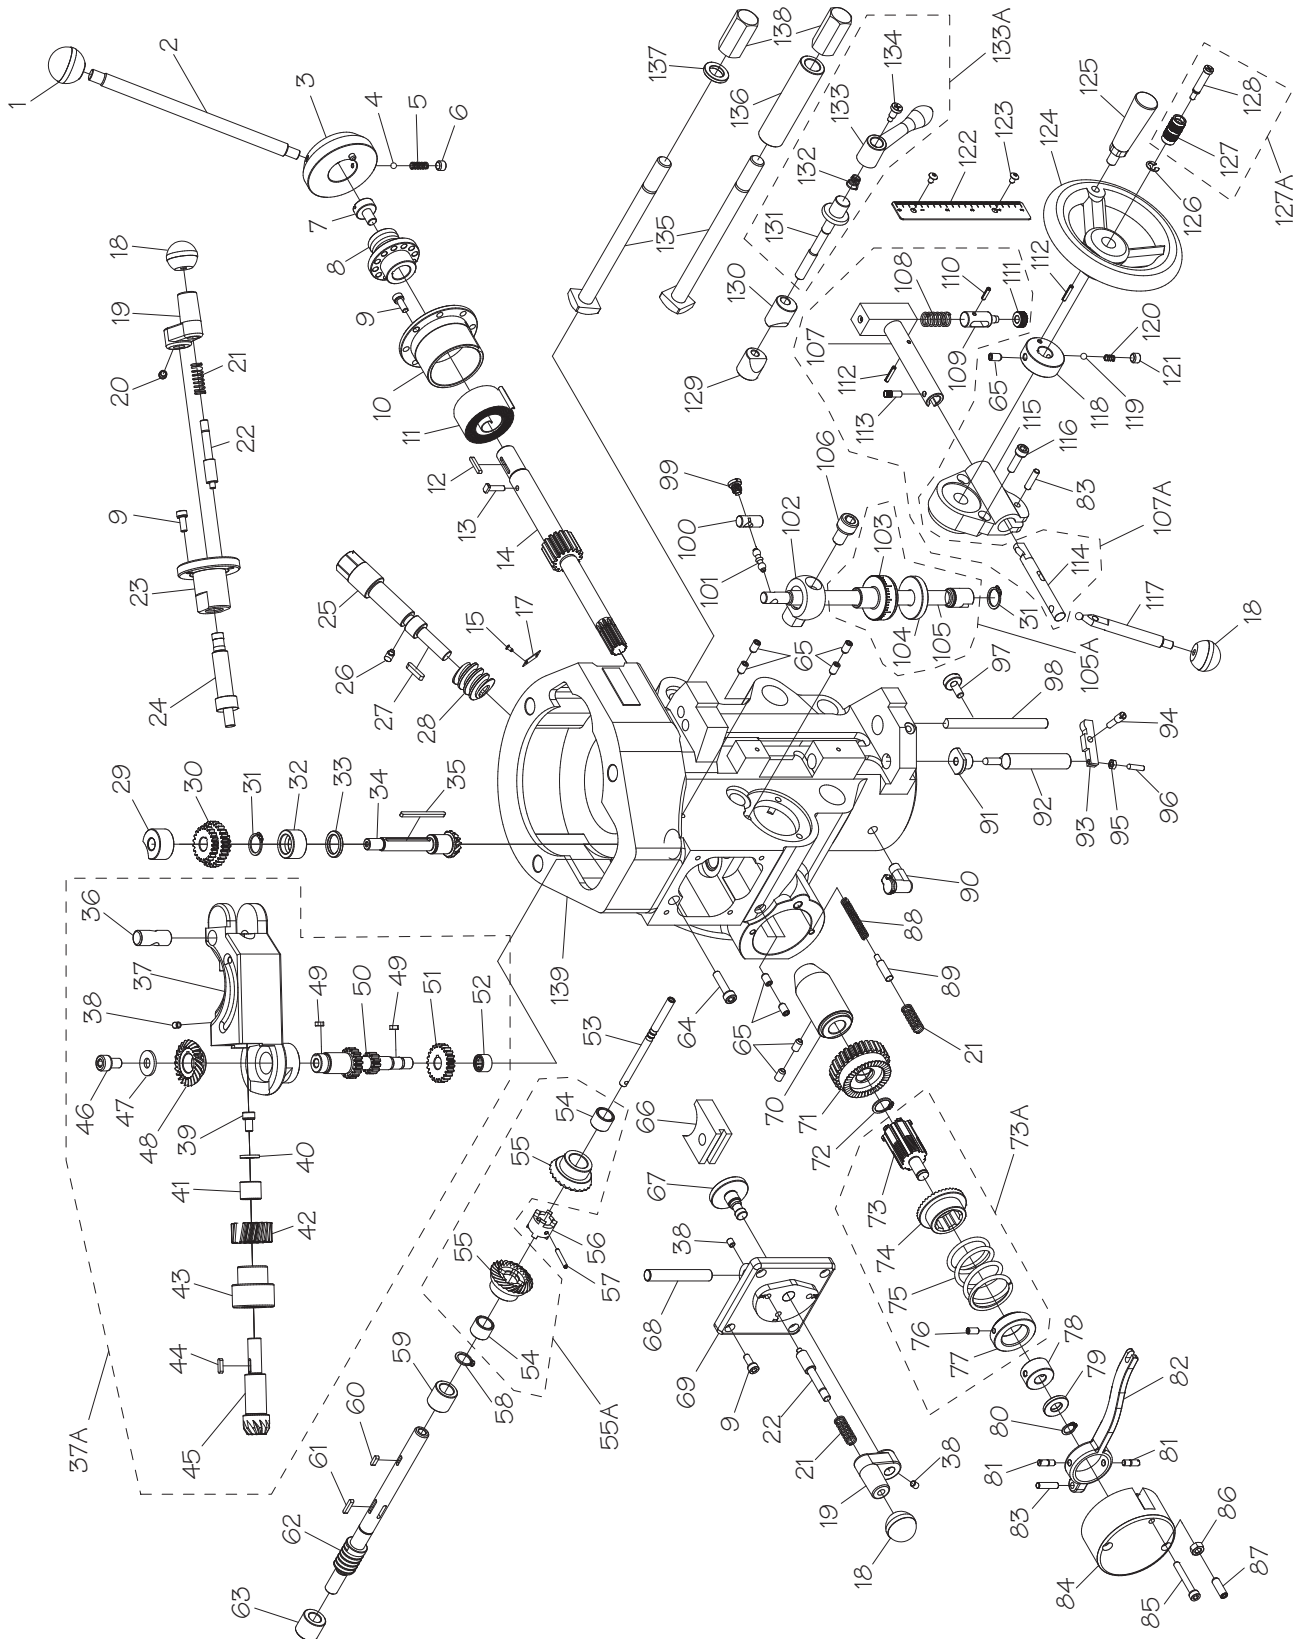

Headstock

Headstock Parts List

REF	PART #	DESCRIPTION
1	PSB10240449	ROUND KNOB 3/8-16
2	PSB10240002	PINION SHAFT LEVER
3	PSB10240003	PINION SHAFT HUB
4	PSTB004	STEEL BALL 3/16
5	PSB10240005	COMPRESSION SPRING
6	PSS05	SET SCREW 5/16-18 X 1/4
7	PSB10240007	HUB RETAINER
8	PSB10240008	PINION SHAFT HUB SLEEVE
9	PCAP33M	CAP SCREW M5-.8 X 12
10	PSB10240010	RETURN SPRING COVER
11	PSB10240011	FLAT COIL SPRING
12	PK155M	KEY 3 X 3 X 18
13	PSB10240013	RETURN SPRING STUD
14	PSB10240014	QUILL PINION SHAFT 10T/16T
15	PRIV001M	STEEL FLUTED RIVET 2 X 5MM
17	PSB10240017	ZERO SCALE
18	PSB10240018	ROUND KNOB 1/4-20
19	PSB10240019	SHIFT CRANK
20	PSS11	SET SCREW 1/4-20 X 1/4
21	PSB10240021	COMPRESSION SPRING
22	PSB10240022	GEAR SHIFT PLUNGER
23	PSB10240023	SHIFT SLEEVE
24	PSB10240024	WORM GEAR CRADLE THROW-OUT
25	PSB10240025	WORM SHAFT
26	PSS01M	SET SCREW M6-1 X 10
27	PK102M	KEY 4 X 4 X 18
28	PSB10240028	WORM GEAR
29	PSB10240029	CLUSTER GEAR RETAINER
30	PSB10240030	FEED CLUSTER GEAR 17T/28T/22T
31	PRO6M	EXT RETAINING RING 16MM
32	PSB10240032	BEVEL GEAR BUSHING
33	PSB10240033	BEVEL GEAR THRUST SPACER
34	PSB10240034	FEED REVERSE BEVEL PINION
35	PK53M	KEY 3 X 3 X 45
36	PSB10240037A	FEED ENGAGE PIN
37A	PSB10240037A	WORM GEAR CRADLE ASSEMBLY
37	PSB10240037A	WORM GEAR CRADLE
38	PSS26M	SET SCREW M5-.8 X 6
39	PCAP04M	CAP SCREW M6-1 X 10
40	PW03M	FLAT WASHER 6MM
41	PSB10240037A	WORM GEAR SPACER
42	PSB10240037A	FEED DRIVE WORM GEAR 20T
43	PSB10240037A	WORM CRADLE BUSHING
44	PK103M	KEY 3 X 3 X 12
45	PSB10240037A	FEED REVERSE BEVEL PINION
46	PCAP30	CAP SCREW 5/16-18 X 1/2
47	PSB10240037A	BEVEL GEAR FLAT WASHER 8MM
48	PSB10240037A	FEED BEVEL GEAR 24T
49	PK03M	KEY 3 X 3 X 8