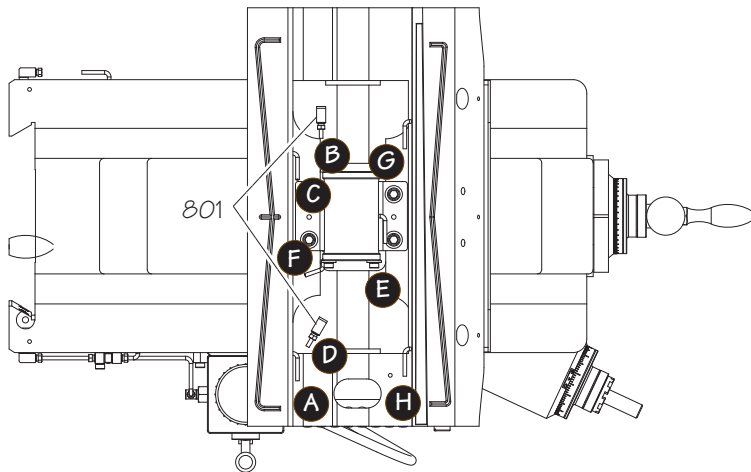

One-Shot Oiler

REF	PART #	DESCRIPTION
801	PSB10240801	ELBOW JOINT M4 X 1/8 PT
802	PSB10240802	T-JOINT
803	PSB10240803	ONE SHOT OILER ASSEMBLY
804	PCAP02M	CAP SCREW M6-1 X 20

REF	PART #	DESCRIPTION
805	PCAP01M	CAP SCREW M6-1 X 16
806	PSB10240806	FLEXIBLE STEEL TUBE 4 X 500MM
807	PCAP38M	CAP SCREW M5-.8 X 25
808	PSB10240808	OIL DISTRIBUTOR 8-PORT