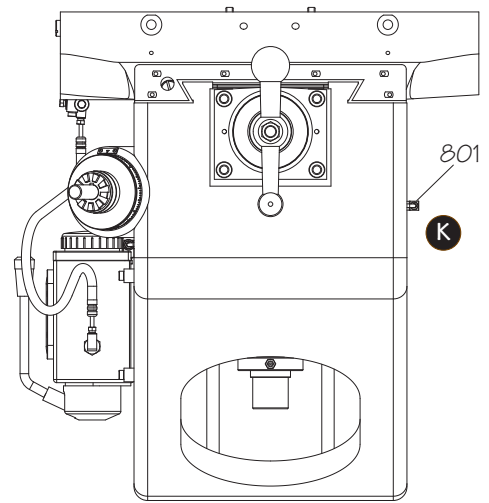

One-Shot Oiler

REF	PART #	DESCRIPTION
801	PSB10240801	ELBOW JOINT M4 X 1/8 PT
802	PSB10240802	T-JOINT
803	PSB10240803	ONE SHOT OILER ASSEMBLY
804	PCAP02M	CAP SCREW M6-1 X 20

REF	PART #	DESCRIPTION
805	PCAP01M	CAP SCREW M6-1 X 16
806	PSB10240806	FLEXIBLE STEEL TUBE 4 X 500MM
807	PCAP38M	CAP SCREW M5-.8 X 25
808	PSB10240808	OIL DISTRIBUTOR 8-PORT