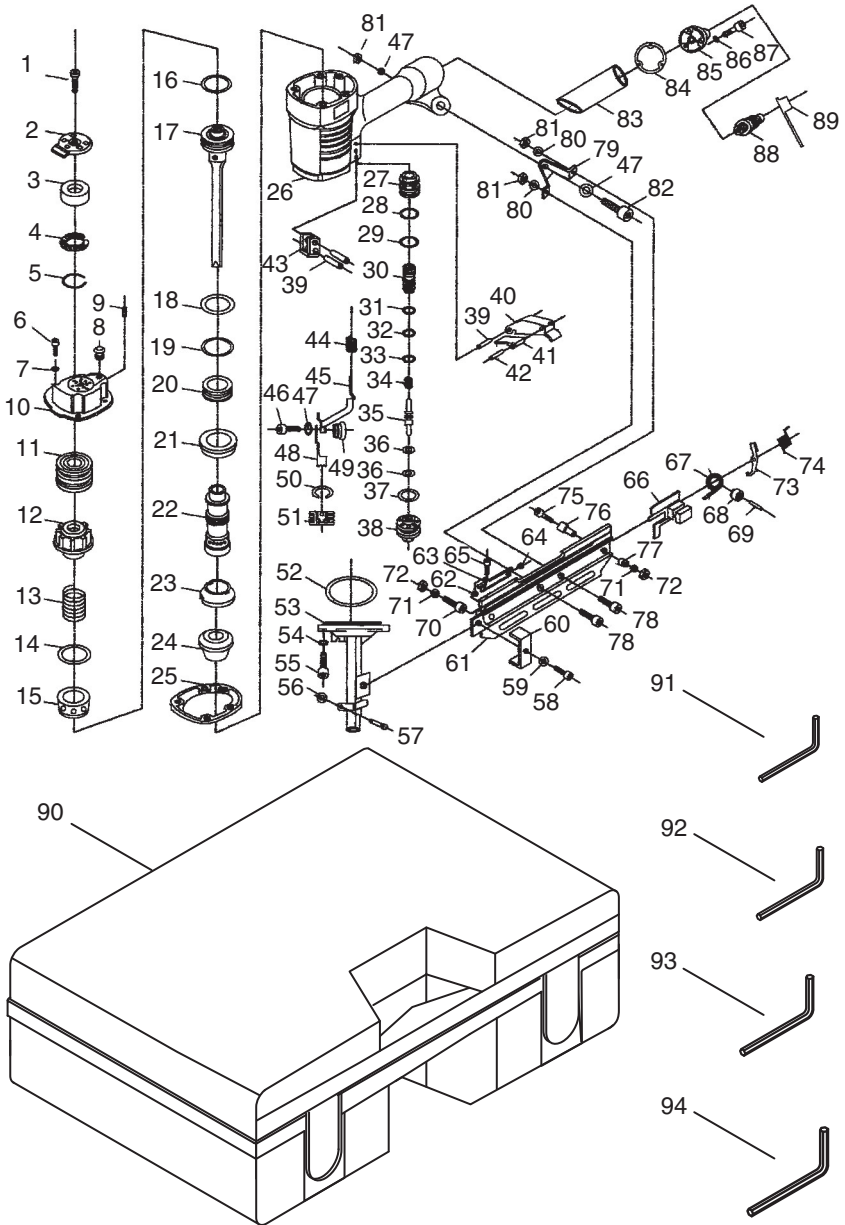

H7665 PARTS BREAKDOWN

H7665 PARTS LIST

REF	PART #	DESCRIPTION
1	PSB11M	CAP SCREW M8-1.25 X 16
2	PH7665002	AIR DEFLECTOR
3	PH7665003	DEFLECTOR RUBBER
4	PH7665004	COMPRESSION SPRING
5	PH7665005	SPRING WIRE
6	PSB06M	CAP SCREW M6-1 X 25
7	PLW03M	LOCK WASHER 6MM
8	PH7665008	CYLINDER CORE
9	P04510421	CAP SCREW M5-.8 X 5
10	PH7665010	CYLINDER COVER
11	PH7665011	HEAD VALVE PISTON
12	PH7665012	SPRING SEAT
13	PH7665013	COMPRESSION SPRING
14	PH7665014	SPRING WASHER
15	PH7665015	COLLAR
16	PH7665016	O-RING 42.3 X 5
17	PH7665017	MAIN PISTON
18	PH7665018	O-RING 57.5 X 3
19	PH7665019	O-RING 88 X 3
20	PH7665020	FIXED RING
21	PH7665021	SEALING RING
22	PH7665022	CYLINDER
23	PH7665023	BUMPER OUTER LANE
24	PH7665024	BUMPER
25	PH7665025	CYLINDER WASHER
26	PH7665026	GUN BODY
27	PH7665027	TRIGGER VALVE SEAT
28	PH7665028	O-RING 15 X 2.65
29	PH7665029	O-RING 17 X 1.5
30	PH7665030	TRIGGER VALVE GUIDE
31	PH7665031	O-RING 6.2 X 1.8
32	PH7665032	O-RING 6.4 X 2
33	PH7665033	O-RING 9 X 1.8
34	PH7665034	SWITCH SPRING
35	PH7665035	SWITCH PIPE
36	PH7665036	O-RING 2.5 X 1.5
37	PH7665037	O-RING 20.3 X 2.3
38	PH7665038	SWITCH SEAT
39	PRP16M	ROLL PIN 3 X 25
40	PH7665040	TRIGGER
41	PH7665041	SAFETY SPACER
42	PRP02M	ROLL PIN 3 X 16
43	PH7665043	SAFETY GUIDE
44	PH7665044	COMPRESSION SPRING
45	PH7665045	SAFETY YOKE
46	PSB03M	CAP SCREW M5-.8 X 8
47	PW02M	FLAT WASHER 5MM
48	PH7665048	SAFETY NOSE