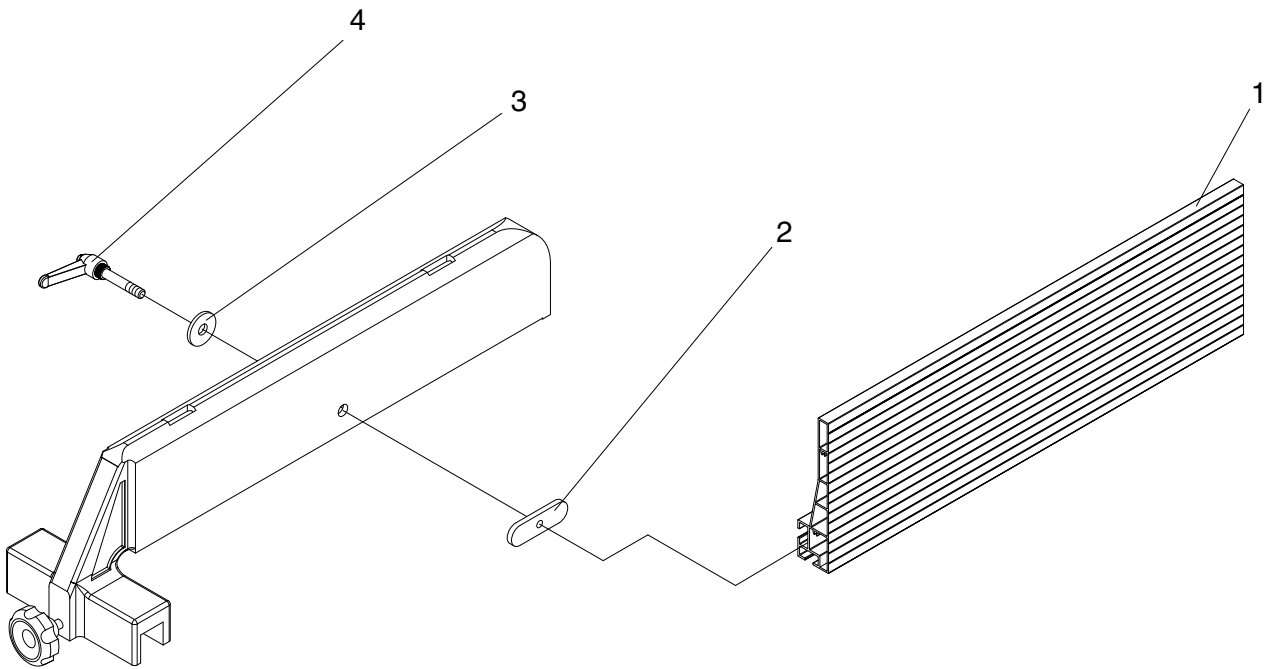

# H7528 Parts Breakdown and List

REF	PART #	DESCRIPTION	QTY
1	PH7528001	RESAW FENCE (AL) 505MM	1
2	PH7528002	MOVING PLATE	1
3	PW01M	FLAT WASHER 8MM	1
4	PH7528004	ADJUSTMENT HANDLE M8 X 44	1

COPYRIGHT © JUNE, 2005 BY GRIZZLY INDUSTRIAL, INC. REVISED SEPTEMBER, 2005.