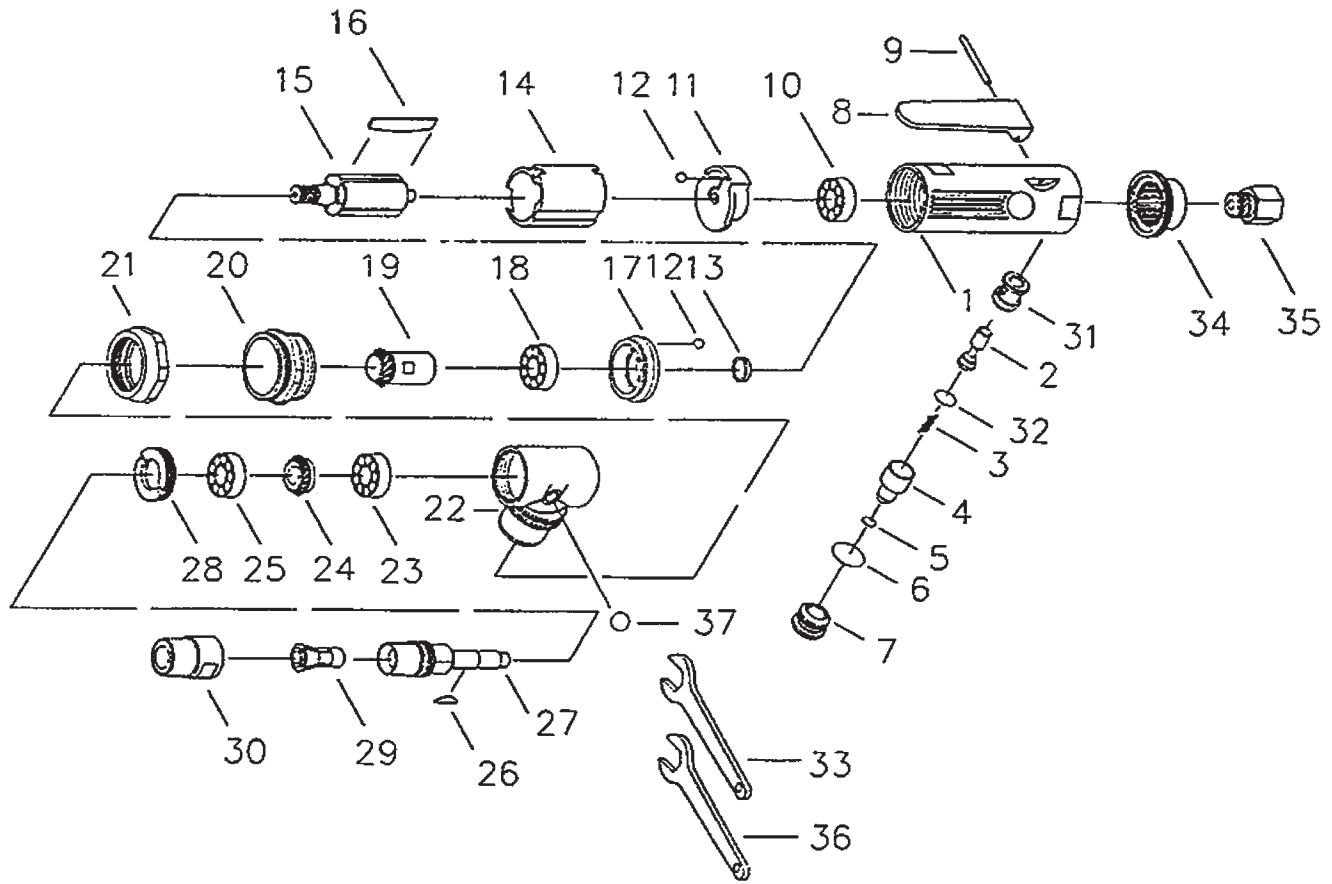

H0588 Parts Breakdown and List

REF	PART #	DESCRIPTION
1	PH0588001	MOTOR HOUSING
2	PH0588002	THROTTLE VALVE
3	PH0588003	THROTTLE VALVE SPRING
4	PH0588004	AIR REGULATOR
5	PH0588005	O-RING
6	PH0588006	O-RING
7	PH0588007	VALVE SCREW
8	PH0588008	THROTTLE LEVER
9	PH0588009	THROTTLE LEVER PIN
10	PH0588010	REAR ROTOR BALL BEARING
11	PH0588011	REAR END PLATE
12	PH0588012	BALL
13	PH0588013	ROTOR COLLAR
14	PH0588014	CULINDER
15	PH0588015	ROTOR
16	PH0588016	ROTOR BLADE
17	PH0588017	FRONT END PALTE
18	PH0588018	FRONT ROTOR BALL BEARING
19	PH0588019	PINION GEAR

REF	PART #	DESCRIPTION
20	PH0588020	MOTOR CLAMP
21	PH0588021	HOUSING CAP
22	PH0588022	ANGLE HEAD HOUSING
23	PH0588023	REAR SPINDLE BALL BEARING
24	PH0588024	SPINDLE GEAR
25	PH0588025	FRONT SPINDLE BALL BEARING
26	PH0588026	WOODRUFF KEY
27	PH0588027	SPINDLE
28	PH0588028	CLAMP NUT
29	PH0588029	COLLET
30	PH0588030	COLLET NUT
31	PH0588031	THROTTLE VALVE BUSHING
32	PH0588032	O-RING
33	PH0588033	FLAT WRENCH
34	PH0588034	EXHAUST SLEEVE
35	PH0588035	AIR INLET
36	PH0588036	FLAT WRENCH
37	PH0588037	BALL