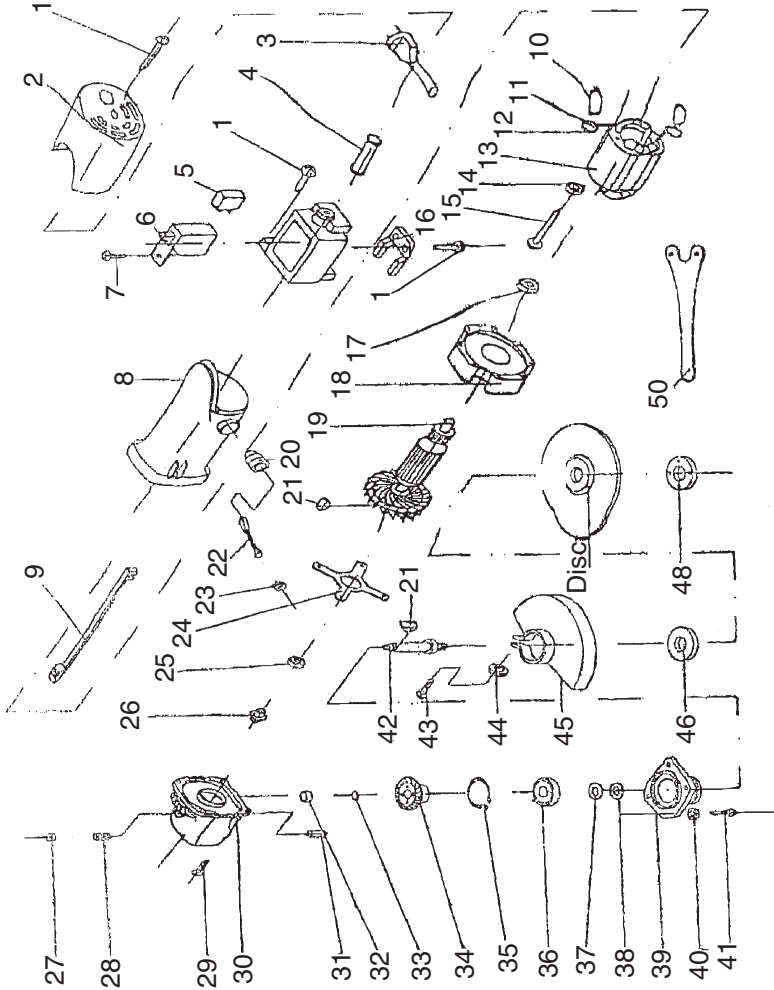

# Model G5968 Parts Breakdown

## Model G5968 Parts List

### REF PART # DESCRIPTION

1	PHTEK14M	TAP SCREW M4 X 6
2	P5968002	BACK COVER
3	P5968003	CORD
4	P5968004	CORD GUARD
5	P5968005	CAPACITANCE
6	P5968006	SWITCH
7	PHTEK15M	TAP SCREW M4 X 10
8	P5968008	HOUSING
9	P5968009	SWITCH ROD LINK
10	P5968010	CHOKE
11	P5968011	PROTECT RING
12	P5968012	TOUCH SPRING
13	P5968013	STATOR
14	PLW02M	LOCK WASHER 4MM
15	P5968015	TAP SCREW M4 X 70
16	P5968016	CORD CLIP
17	P626	BEARING 626-RS
18	P5968018	FAN GUIDE
19	P5968019	ARMATURE
20	P5968020	BRUSH HOLDER
21	P5968021	WOODRUFF KEY #202
22	P5968022	CARBON BRUSH
23	P5968023	BRUSH CAP
24	P5968024	INNER COVER

### REF PART # DESCRIPTION

25	P626	BEARING 626-RS
26	P5968026	GEAR
27	P5968027	SPINDLE LOCK
28	P5968028	SPRING
29	PHTEK16M	TAPSCREW M5 X 25
30	P5968030	GEAR HOUSING
31	P5968031	BRAKE PIN
32	P5968032	BEARING 8E8*12*10
33	PR05M	EXT RET RING 15MM
34	P5968034	GEAR
35	P5968035	RETAINING PLATE
36	P6201	BEARING 6201-2RS
37	P5968037	ASPHALT FELT
38	PW05M	FLAT WASHER 4MM
39	P5968039	PACKING GLAND
40	PLW02M	LOCK WASHER 4MM
41	PS02M	PHLP SCR M4-.7 X 12
42	P5968042	SPINDLE
43	PS02M	PHLP SCR M4-.7 X 12
44	PLW02M	LOCK WASHER 4MM
45	P5968045	WHEEL GUARD
46	P5968046	WHEEL FLANGE
48	P5968048	WHEEL NUT
50	P5968050	SPANNER WRENCH