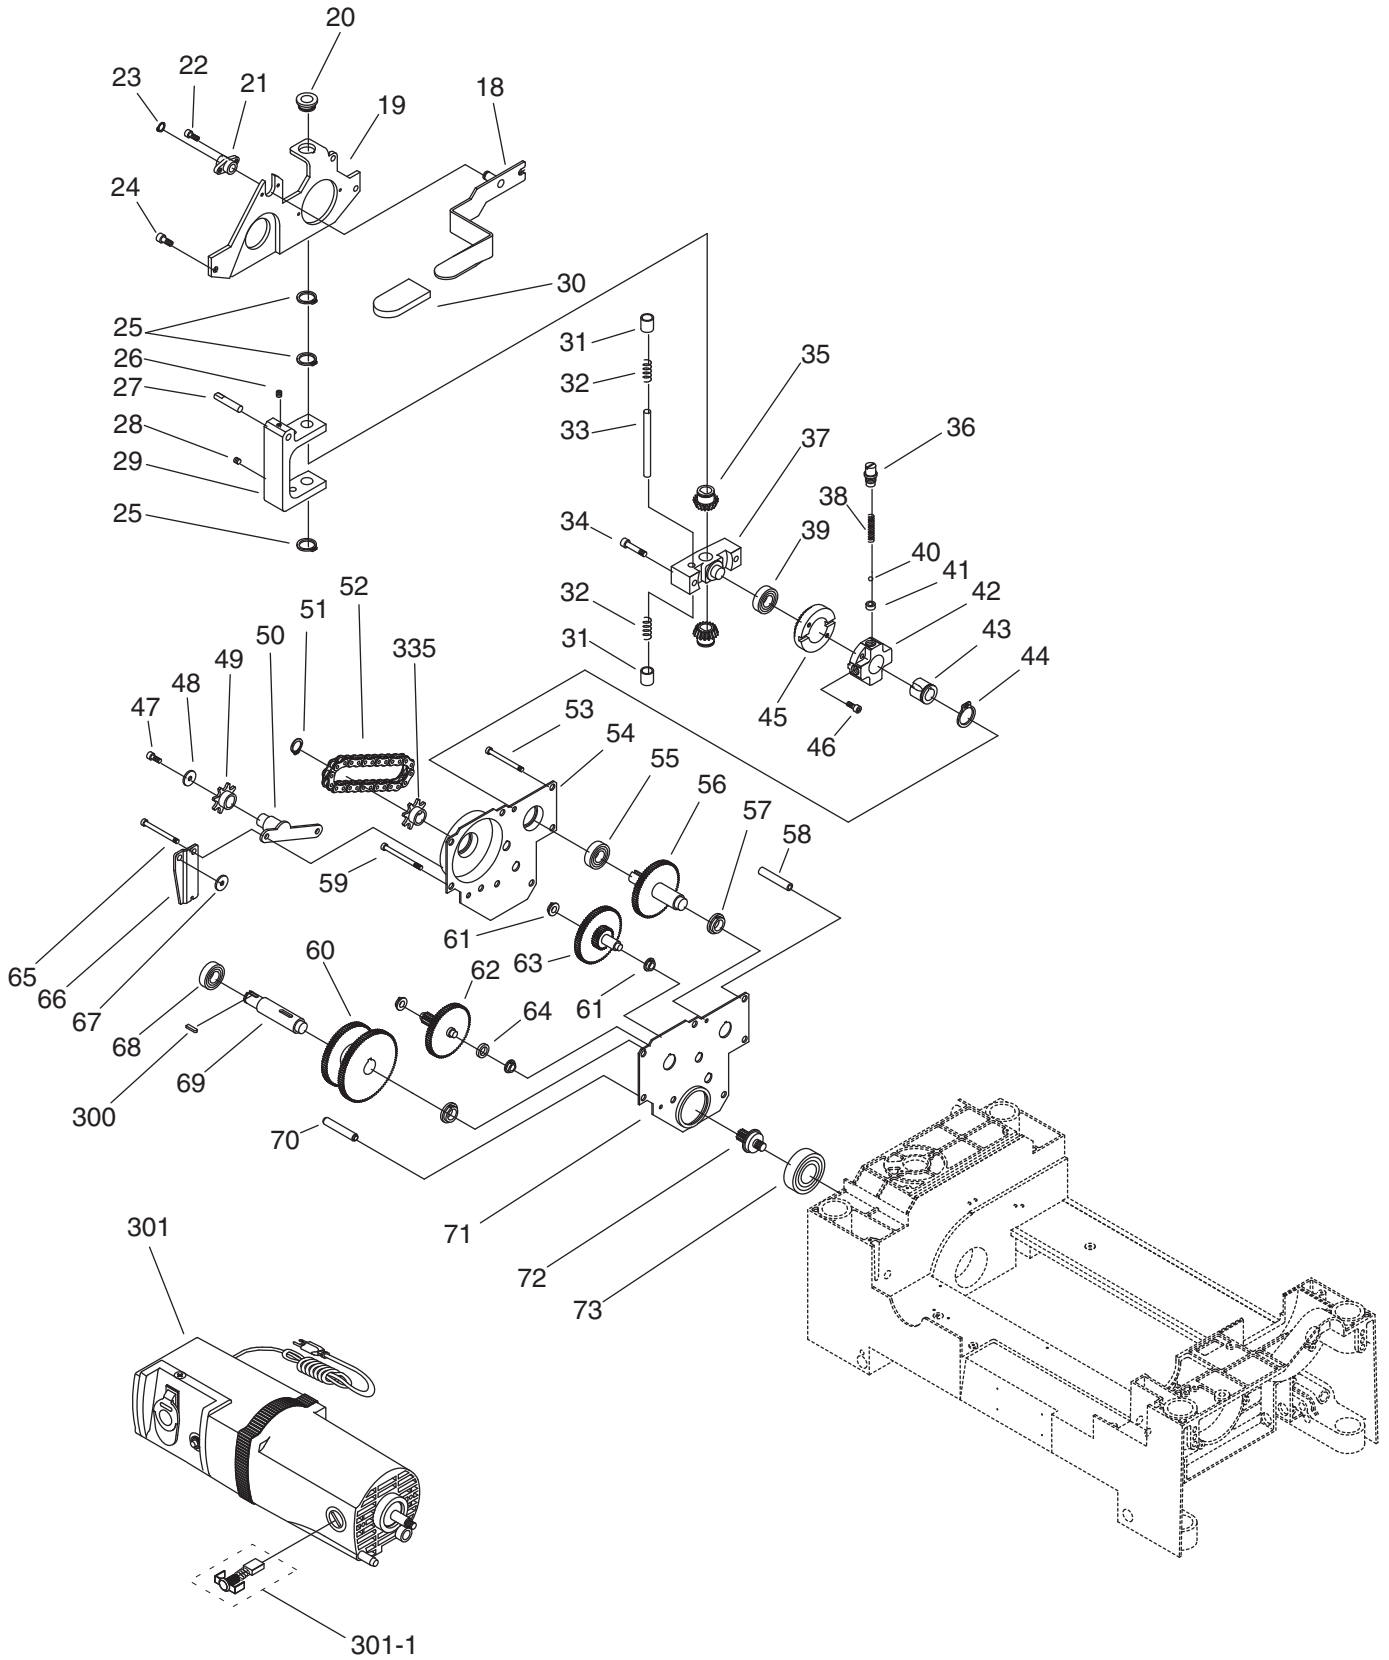

G0477 Body Breakdown

G0477 Table and Base Breakdown

G0477 Gearbox Breakdown

G0477 Stand Breakdown

G0477 Labels

WARNING

Safety labels warn about machine hazards and ways to prevent injury. The owner of this machine **MUST** maintain the original location and readability of the labels on the machine. If any label is removed or becomes unreadable, **REPLACE** that label before using the machine again. Contact Grizzly at (800) 523-4777 or www.grizzly.com to order new labels.

Parts List

REF	PART #	DESCRIPTION
1	P0477001	CAP (LEFT)
2	PCAP04M	CAP SCREW M6-1 X 10
3	P0477003	ROLLER
4	P0477004	SPECIAL CAP SCREW M8-1.25 X 72
5	P0477005	HANDLE CAP
6	P0477006	PLUG
7	PCAP38M	CAP SCREW M5-.8 X 25
8	P0477008	ELEVATING HANDLE
9	P0477009	CAP (RIGHT)
10	P0477010	GRIP
11	PS09M	PHLP HD SCR M5-.8 X 10
12	PS09M	PHLP HD SCR M5-.8 X 10
13	P0477013	CUTTERHEAD COVER BASE PLATE
14	P0477014	CUTTERHEAD COVER
15	P0477015	HINGED COVER
16	PW02M	FLAT WASHER 5MM
17	PCAP50M	CAP SCREW M5-.8 X 10
18	P0477018	HANDLE
19	P0477019	BRACKET
20	P0477020	BUSHING
21	P0477021	BUSHING
22	PCAP50M	CAP SCREW M5-.8 X 10
23	PR01M	EXT RETAINING RING 10MM
24	PCAP26M	CAP SCREW M6-1 X 12
25	PR09M	EXT RETAINING RING 20MM
26	PSS26M	SET SCREW M5-.8 X 6
27	P0477027	SLIDING BAR
28	PSS26M	SET SCREW M5-.8 X 6
29	P0477029	GUIDE BRACKET
30	P0477030	HANDLE GRIP
31	P0477031	SLEEVE
32	P0477032	COMPRESSION SPRING
33	P0477033	GUIDE ROD
34	PCAP95M	CAP SCREW M5-.8 X 30
35	P0477035	GEAR
36	P0477036	SPRING HOLDER
37	P0477037	TRANSMISSION SEAT
38	P0477038	COMPRESSION SPRING
39	P6002	BALL BEARING 6002ZZ
40	P0477040	STEEL BALL 6MM
41	P0477041	BUSHING
42	P0477042	TRANSMISSION COLLAR
43	P0477043	HOLDER
44	PR58M	EXT RETAINING RING 24MM
45	P0477045	GEAR
46	PCAP20M	CAP SCREW M5-.8 X 14
47	PCAP04M	CAP SCREW M6-1 X 10
48	PW03M	FLAT WASHER 6MM
49	P0477049	SPROCKET
49-1	P0477049	SPROCKET SMOOTH BORE
50	P0477050	IDLER SEAT