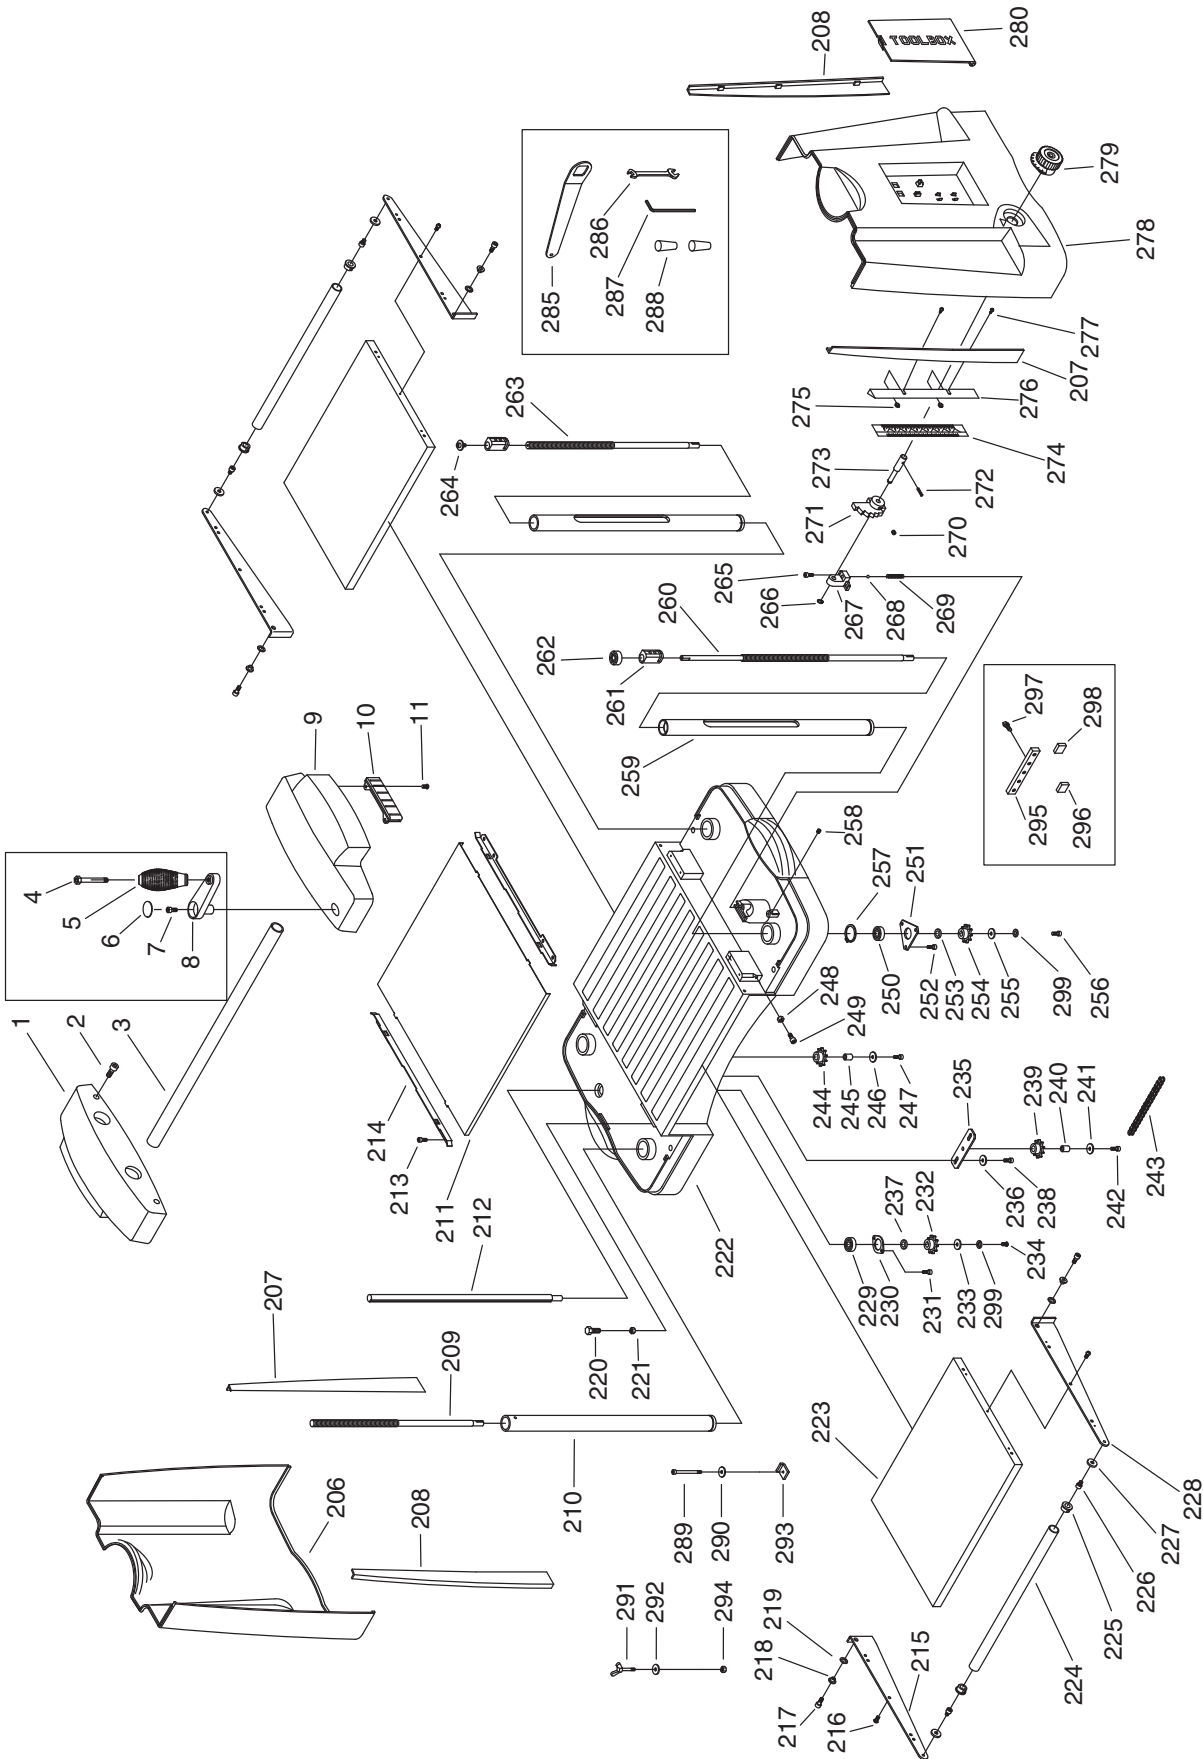

G0477 Body Breakdown

G0477 Table and Base Breakdown

G0477 Gearbox Breakdown

G0477 Stand Breakdown

G0477 Labels

WARNING

Safety labels warn about machine hazards and ways to prevent injury. The owner of this machine **MUST** maintain the original location and readability of the labels on the machine. If any label is removed or becomes unreadable, **REPLACE** that label before using the machine again. Contact Grizzly at (800) 523-4777 or www.grizzly.com to order new labels.

Parts List

REF	PART #	DESCRIPTION
1	P0477001	CAP (LEFT)
2	PCAP04M	CAP SCREW M6-1 X 10
3	P0477003	ROLLER
4	P0477004	SPECIAL CAP SCREW M8-1.25 X 72
5	P0477005	HANDLE CAP
6	P0477006	PLUG
7	PCAP38M	CAP SCREW M5-.8 X 25
8	P0477008	ELEVATING HANDLE
9	P0477009	CAP (RIGHT)
10	P0477010	GRIP
11	PS09M	PHLP HD SCR M5-.8 X 10
12	PS09M	PHLP HD SCR M5-.8 X 10
13	P0477013	CUTTERHEAD COVER BASE PLATE
14	P0477014	CUTTERHEAD COVER
15	P0477015	HINGED COVER
16	PW02M	FLAT WASHER 5MM
17	PCAP50M	CAP SCREW M5-.8 X 10
18	P0477018	HANDLE
19	P0477019	BRACKET
20	P0477020	BUSHING
21	P0477021	BUSHING
22	PCAP50M	CAP SCREW M5-.8 X 10
23	PR01M	EXT RETAINING RING 10MM
24	PCAP26M	CAP SCREW M6-1 X 12
25	PR09M	EXT RETAINING RING 20MM
26	PSS26M	SET SCREW M5-.8 X 6
27	P0477027	SLIDING BAR
28	PSS26M	SET SCREW M5-.8 X 6
29	P0477029	GUIDE BRACKET
30	P0477030	HANDLE GRIP
31	P0477031	SLEEVE
32	P0477032	COMPRESSION SPRING
33	P0477033	GUIDE ROD
34	PCAP95M	CAP SCREW M5-.8 X 30
35	P0477035	GEAR
36	P0477036	SPRING HOLDER
37	P0477037	TRANSMISSION SEAT
38	P0477038	COMPRESSION SPRING
39	P6002	BALL BEARING 6002ZZ
40	P0477040	STEEL BALL 6MM
41	P0477041	BUSHING
42	P0477042	TRANSMISSION COLLAR
43	P0477043	HOLDER
44	PR58M	EXT RETAINING RING 24MM
45	P0477045	GEAR
46	PCAP20M	CAP SCREW M5-.8 X 14
47	PCAP04M	CAP SCREW M6-1 X 10
48	PW03M	FLAT WASHER 6MM
49	P0477049	SPROCKET
49-1	P0477049	SPROCKET SMOOTH BORE
50	P0477050	IDLER SEAT