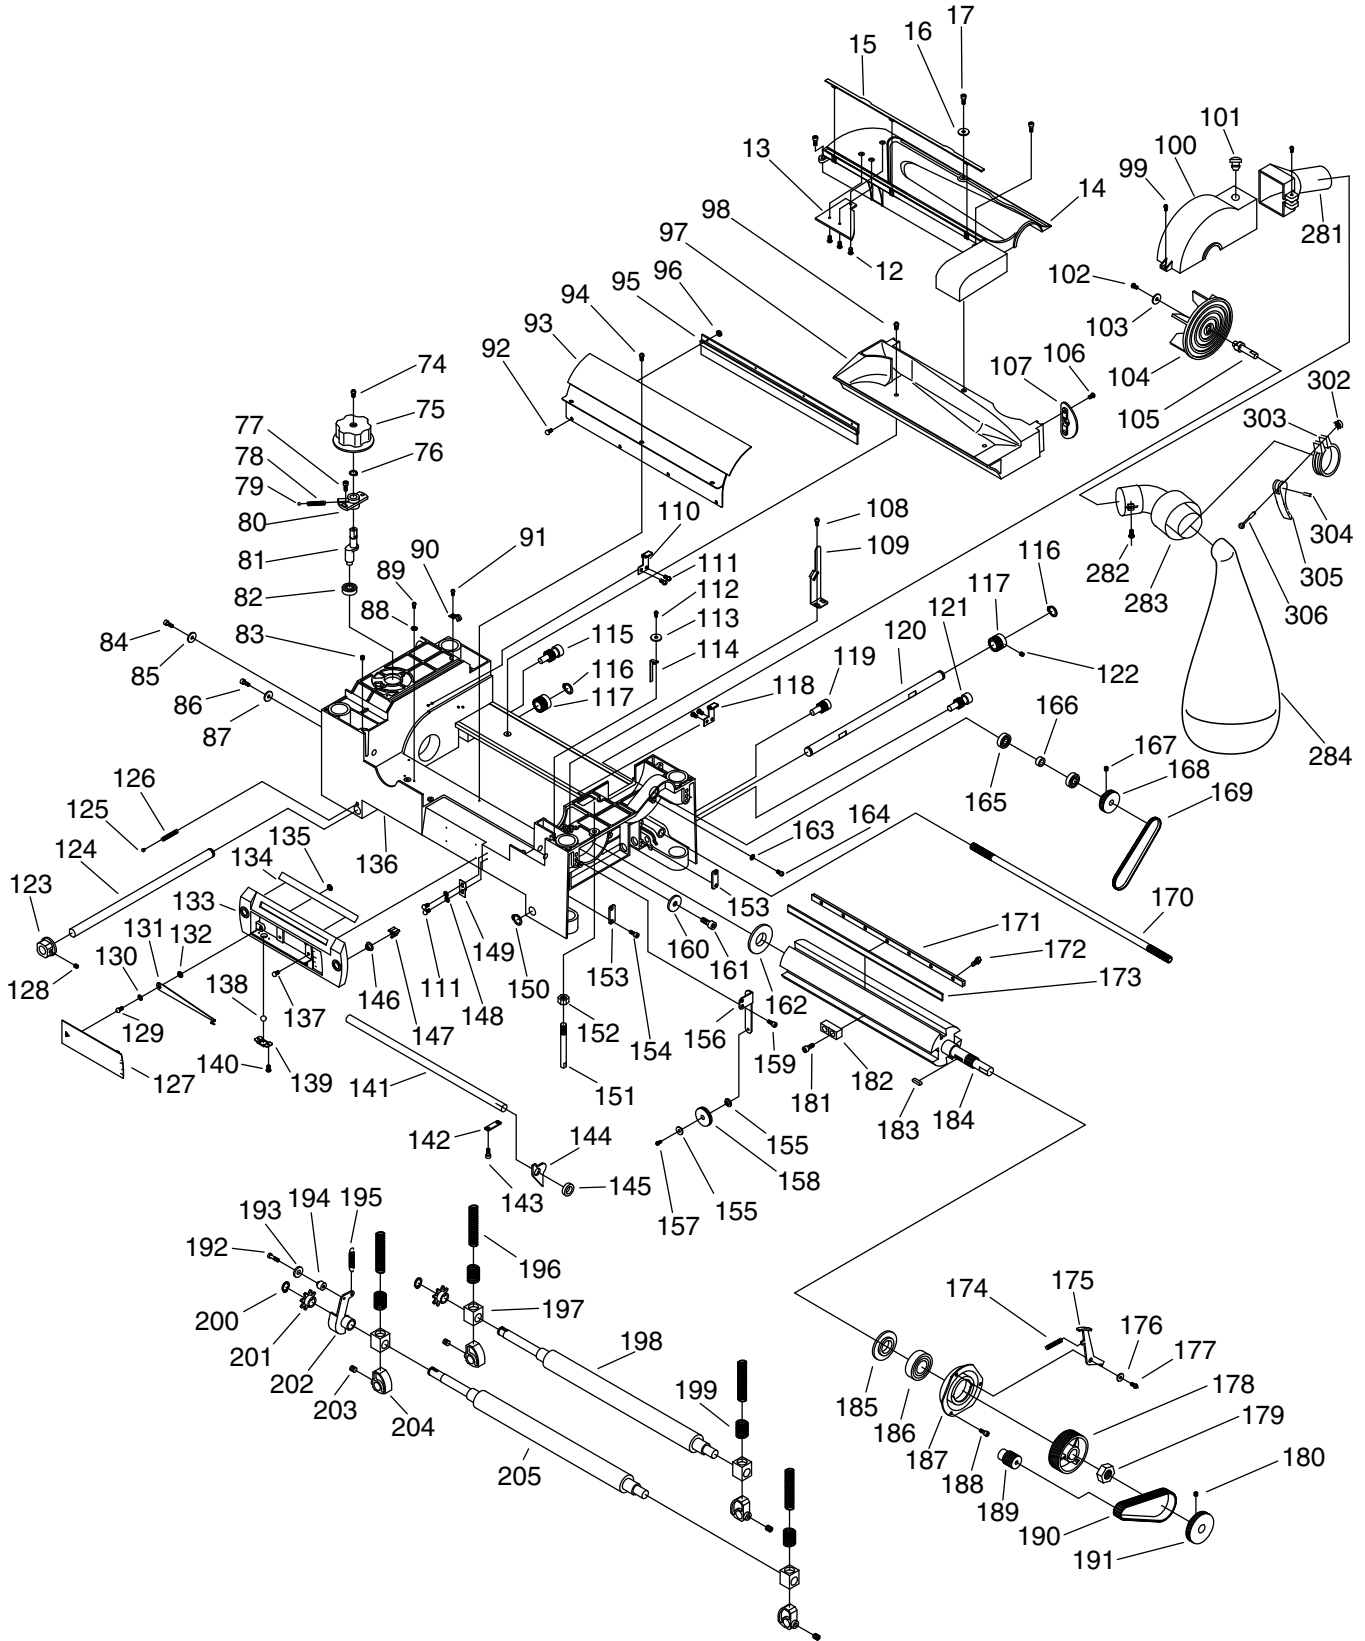

G0477 Body Breakdown

G0477 Table and Base Breakdown

G0477 Gearbox Breakdown

G0477 Stand Breakdown

G0477 Labels

WARNING

Safety labels warn about machine hazards and ways to prevent injury. The owner of this machine **MUST** maintain the original location and readability of the labels on the machine. If any label is removed or becomes unreadable, **REPLACE** that label before using the machine again. Contact Grizzly at (800) 523-4777 or www.grizzly.com to order new labels.

Parts List

REF	PART #	DESCRIPTION
1	P0477001	CAP (LEFT)
2	PCAP04M	CAP SCREW M6-1 X 10
3	P0477003	ROLLER
4	P0477004	SPECIAL CAP SCREW M8-1.25 X 72
5	P0477005	HANDLE CAP
6	P0477006	PLUG
7	PCAP38M	CAP SCREW M5-.8 X 25
8	P0477008	ELEVATING HANDLE
9	P0477009	CAP (RIGHT)
10	P0477010	GRIP
11	PS09M	PHLP HD SCR M5-.8 X 10
12	PS09M	PHLP HD SCR M5-.8 X 10
13	P0477013	CUTTERHEAD COVER BASE PLATE
14	P0477014	CUTTERHEAD COVER
15	P0477015	HINGED COVER
16	PW02M	FLAT WASHER 5MM
17	PCAP50M	CAP SCREW M5-.8 X 10
18	P0477018	HANDLE
19	P0477019	BRACKET
20	P0477020	BUSHING
21	P0477021	BUSHING
22	PCAP50M	CAP SCREW M5-.8 X 10
23	PR01M	EXT RETAINING RING 10MM
24	PCAP26M	CAP SCREW M6-1 X 12
25	PR09M	EXT RETAINING RING 20MM
26	PSS26M	SET SCREW M5-.8 X 6
27	P0477027	SLIDING BAR
28	PSS26M	SET SCREW M5-.8 X 6
29	P0477029	GUIDE BRACKET
30	P0477030	HANDLE GRIP
31	P0477031	SLEEVE
32	P0477032	COMPRESSION SPRING
33	P0477033	GUIDE ROD
34	PCAP95M	CAP SCREW M5-.8 X 30
35	P0477035	GEAR
36	P0477036	SPRING HOLDER
37	P0477037	TRANSMISSION SEAT
38	P0477038	COMPRESSION SPRING
39	P6002	BALL BEARING 6002ZZ
40	P0477040	STEEL BALL 6MM
41	P0477041	BUSHING
42	P0477042	TRANSMISSION COLLAR
43	P0477043	HOLDER
44	PR58M	EXT RETAINING RING 24MM
45	P0477045	GEAR
46	PCAP20M	CAP SCREW M5-.8 X 14
47	PCAP04M	CAP SCREW M6-1 X 10
48	PW03M	FLAT WASHER 6MM
49	P0477049	SPROCKET
49-1	P0477049	SPROCKET SMOOTH BORE
50	P0477050	IDLER SEAT