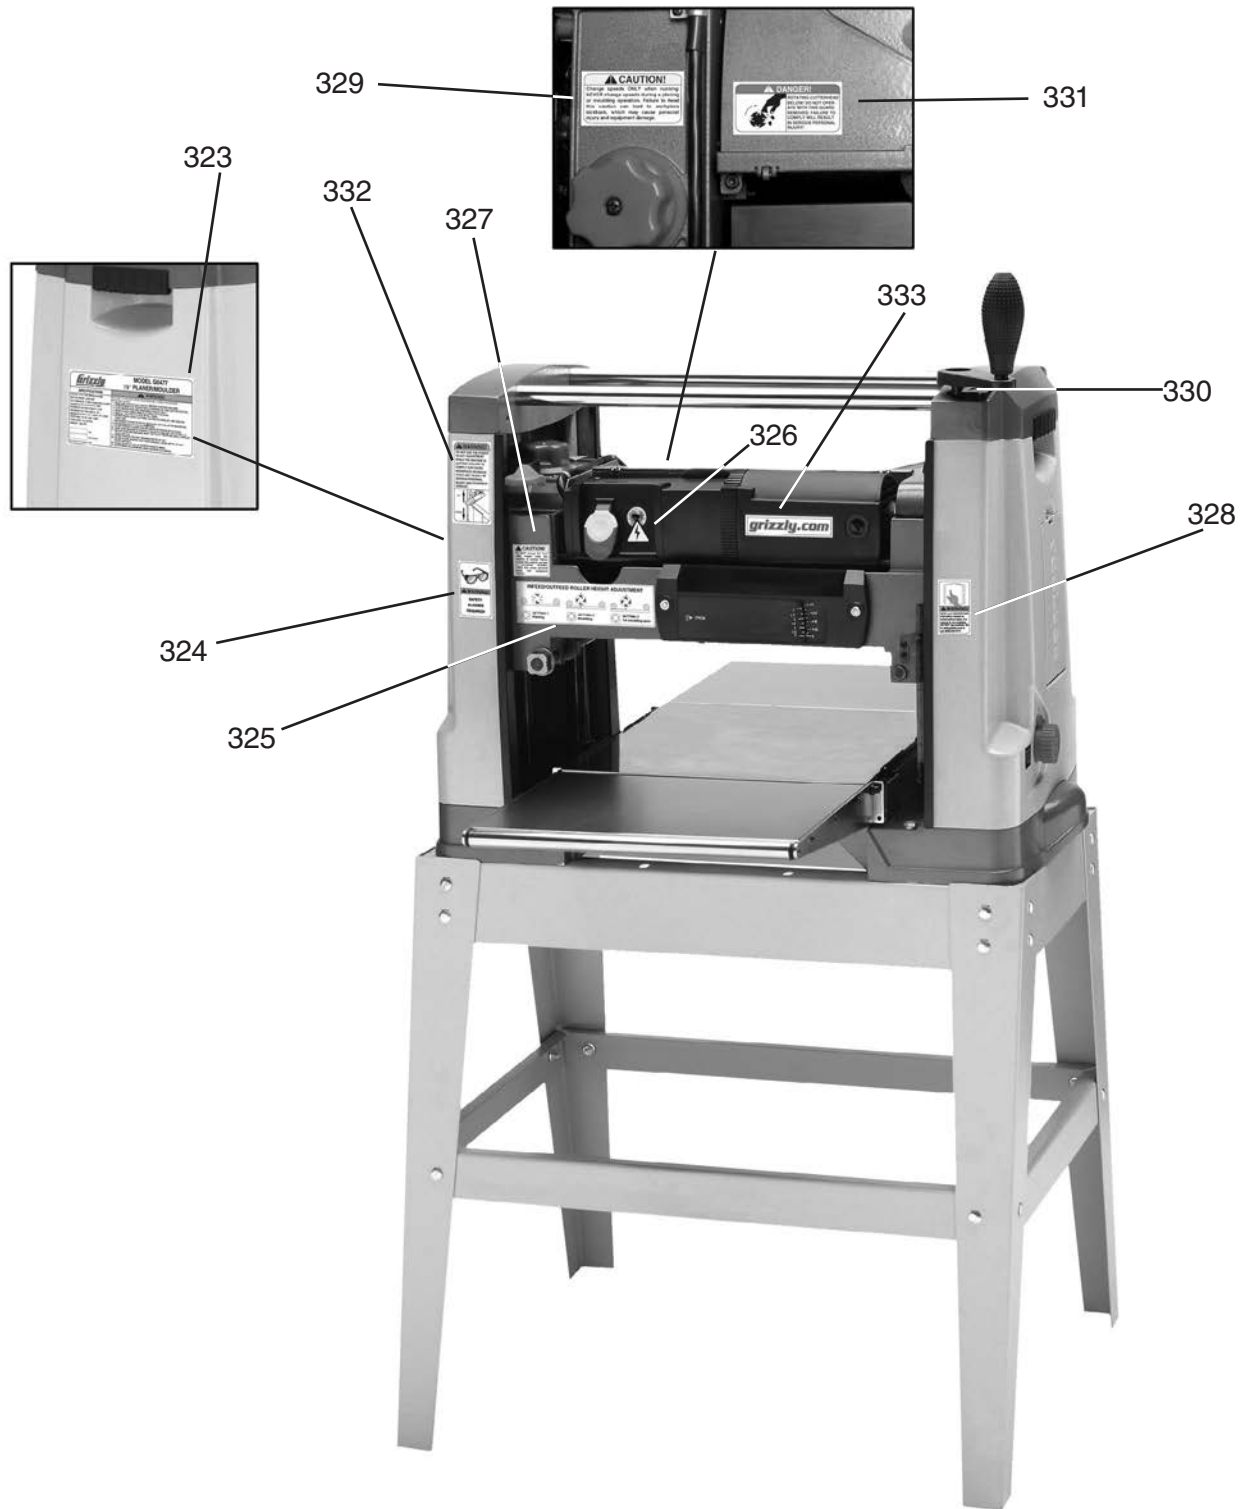

G0477 Body Breakdown

G0477 Table and Base Breakdown

G0477 Gearbox Breakdown

G0477 Stand Breakdown

G0477 Labels

WARNING

Safety labels warn about machine hazards and ways to prevent injury. The owner of this machine **MUST** maintain the original location and readability of the labels on the machine. If any label is removed or becomes unreadable, **REPLACE** that label before using the machine again. Contact Grizzly at (800) 523-4777 or www.grizzly.com to order new labels.

Parts List

REF	PART #	DESCRIPTION
1	P0477001	CAP (LEFT)
2	PCAP04M	CAP SCREW M6-1 X 10
3	P0477003	ROLLER
4	P0477004	SPECIAL CAP SCREW M8-1.25 X 72
5	P0477005	HANDLE CAP
6	P0477006	PLUG
7	PCAP38M	CAP SCREW M5-.8 X 25
8	P0477008	ELEVATING HANDLE
9	P0477009	CAP (RIGHT)
10	P0477010	GRIP
11	PS09M	PHLP HD SCR M5-.8 X 10
12	PS09M	PHLP HD SCR M5-.8 X 10
13	P0477013	CUTTERHEAD COVER BASE PLATE
14	P0477014	CUTTERHEAD COVER
15	P0477015	HINGED COVER
16	PW02M	FLAT WASHER 5MM
17	PCAP50M	CAP SCREW M5-.8 X 10
18	P0477018	HANDLE
19	P0477019	BRACKET
20	P0477020	BUSHING
21	P0477021	BUSHING
22	PCAP50M	CAP SCREW M5-.8 X 10
23	PR01M	EXT RETAINING RING 10MM
24	PCAP26M	CAP SCREW M6-1 X 12
25	PR09M	EXT RETAINING RING 20MM
26	PSS26M	SET SCREW M5-.8 X 6
27	P0477027	SLIDING BAR
28	PSS26M	SET SCREW M5-.8 X 6
29	P0477029	GUIDE BRACKET
30	P0477030	HANDLE GRIP
31	P0477031	SLEEVE
32	P0477032	COMPRESSION SPRING
33	P0477033	GUIDE ROD
34	PCAP95M	CAP SCREW M5-.8 X 30
35	P0477035	GEAR
36	P0477036	SPRING HOLDER
37	P0477037	TRANSMISSION SEAT
38	P0477038	COMPRESSION SPRING
39	P6002	BALL BEARING 6002ZZ
40	P0477040	STEEL BALL 6MM
41	P0477041	BUSHING
42	P0477042	TRANSMISSION COLLAR
43	P0477043	HOLDER
44	PR58M	EXT RETAINING RING 24MM
45	P0477045	GEAR
46	PCAP20M	CAP SCREW M5-.8 X 14
47	PCAP04M	CAP SCREW M6-1 X 10
48	PW03M	FLAT WASHER 6MM
49	P0477049	SPROCKET
49-1	P0477049	SPROCKET SMOOTH BORE
50	P0477050	IDLER SEAT