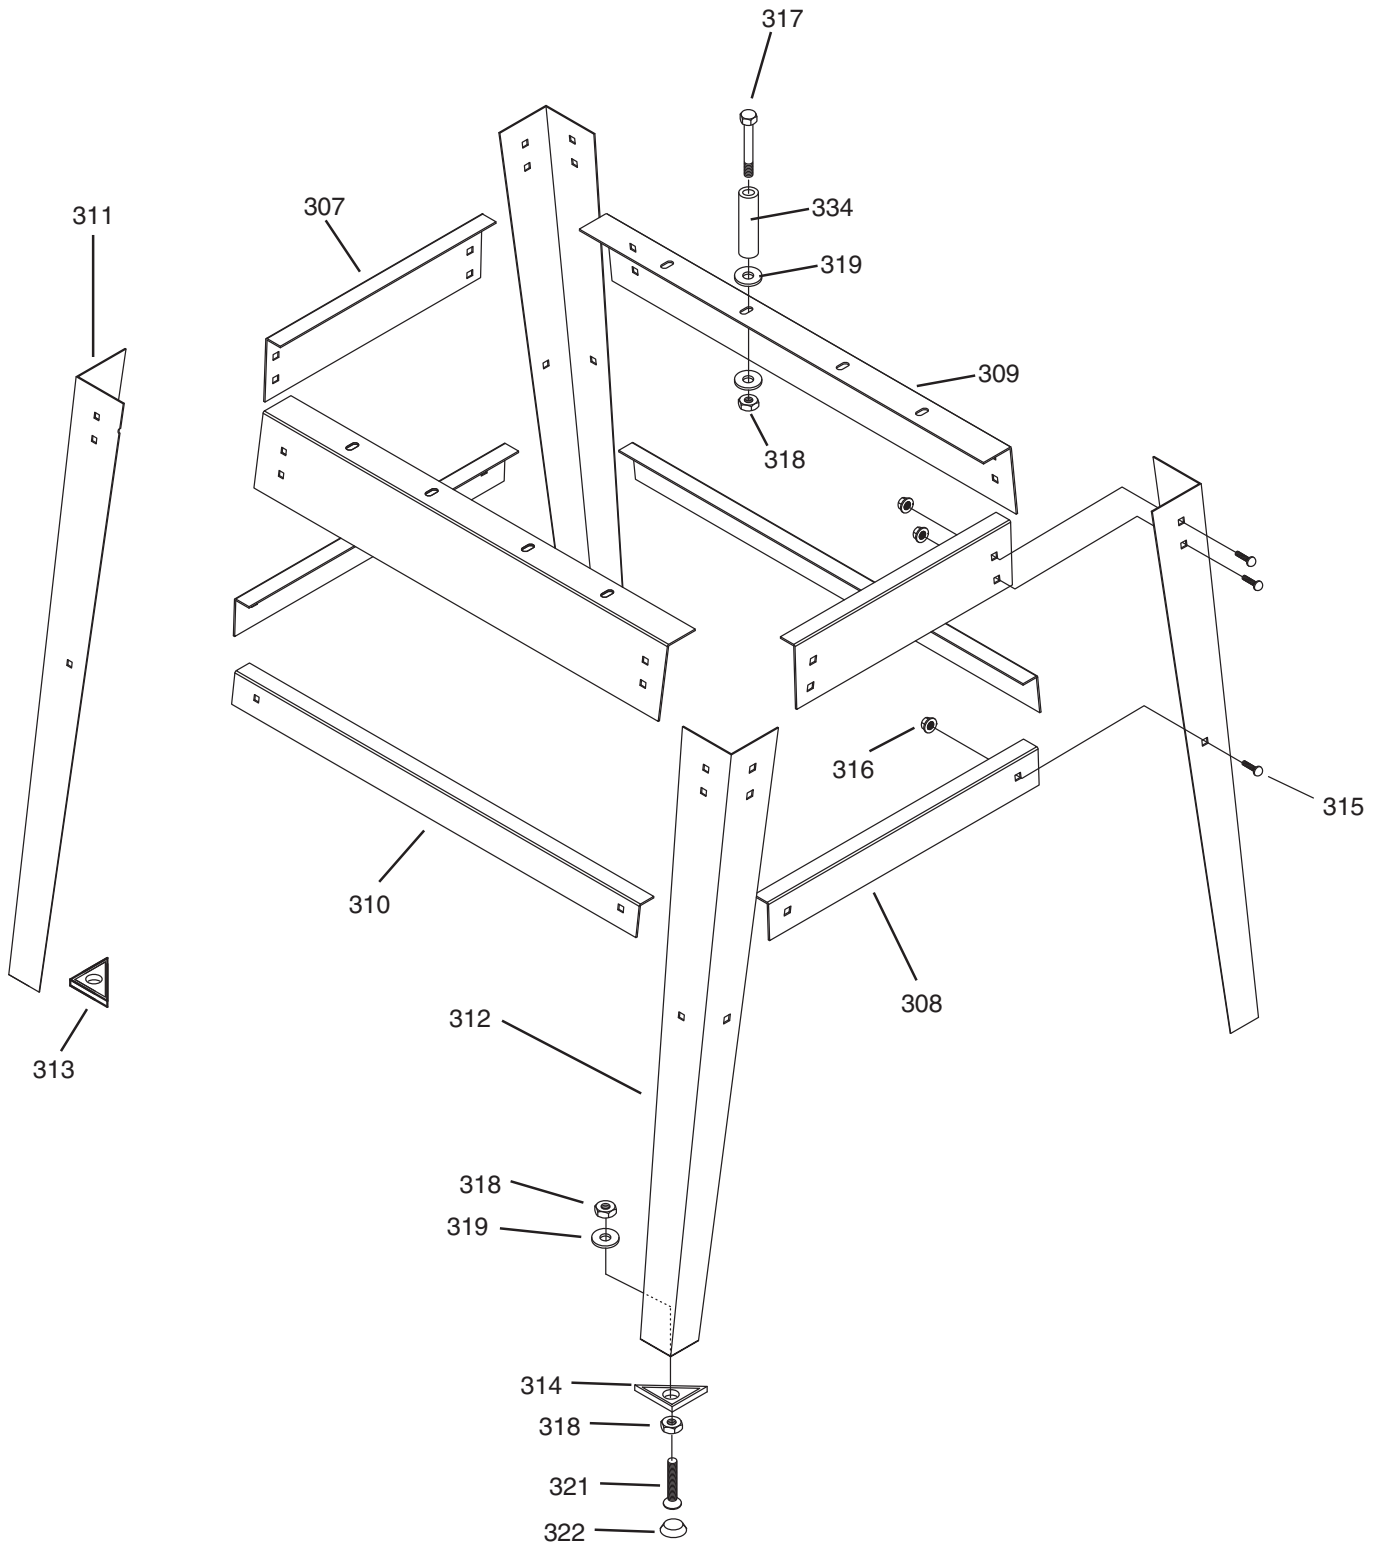

G0477 Body Breakdown

G0477 Table and Base Breakdown

G0477 Gearbox Breakdown

G0477 Stand Breakdown

G0477 Labels

WARNING

Safety labels warn about machine hazards and ways to prevent injury. The owner of this machine **MUST** maintain the original location and readability of the labels on the machine. If any label is removed or becomes unreadable, **REPLACE** that label before using the machine again. Contact Grizzly at (800) 523-4777 or www.grizzly.com to order new labels.

Parts List

REF	PART #	DESCRIPTION
1	P0477001	CAP (LEFT)
2	PCAP04M	CAP SCREW M6-1 X 10
3	P0477003	ROLLER
4	P0477004	SPECIAL CAP SCREW M8-1.25 X 72
5	P0477005	HANDLE CAP
6	P0477006	PLUG
7	PCAP38M	CAP SCREW M5-.8 X 25
8	P0477008	ELEVATING HANDLE
9	P0477009	CAP (RIGHT)
10	P0477010	GRIP
11	PS09M	PHLP HD SCR M5-.8 X 10
12	PS09M	PHLP HD SCR M5-.8 X 10
13	P0477013	CUTTERHEAD COVER BASE PLATE
14	P0477014	CUTTERHEAD COVER
15	P0477015	HINGED COVER
16	PW02M	FLAT WASHER 5MM
17	PCAP50M	CAP SCREW M5-.8 X 10
18	P0477018	HANDLE
19	P0477019	BRACKET
20	P0477020	BUSHING
21	P0477021	BUSHING
22	PCAP50M	CAP SCREW M5-.8 X 10
23	PR01M	EXT RETAINING RING 10MM
24	PCAP26M	CAP SCREW M6-1 X 12
25	PR09M	EXT RETAINING RING 20MM
26	PSS26M	SET SCREW M5-.8 X 6
27	P0477027	SLIDING BAR
28	PSS26M	SET SCREW M5-.8 X 6
29	P0477029	GUIDE BRACKET
30	P0477030	HANDLE GRIP
31	P0477031	SLEEVE
32	P0477032	COMPRESSION SPRING
33	P0477033	GUIDE ROD
34	PCAP95M	CAP SCREW M5-.8 X 30
35	P0477035	GEAR
36	P0477036	SPRING HOLDER
37	P0477037	TRANSMISSION SEAT
38	P0477038	COMPRESSION SPRING
39	P6002	BALL BEARING 6002ZZ
40	P0477040	STEEL BALL 6MM
41	P0477041	BUSHING
42	P0477042	TRANSMISSION COLLAR
43	P0477043	HOLDER
44	PR58M	EXT RETAINING RING 24MM
45	P0477045	GEAR
46	PCAP20M	CAP SCREW M5-.8 X 14
47	PCAP04M	CAP SCREW M6-1 X 10
48	PW03M	FLAT WASHER 6MM
49	P0477049	SPROCKET
49-1	P0477049	SPROCKET SMOOTH BORE
50	P0477050	IDLER SEAT